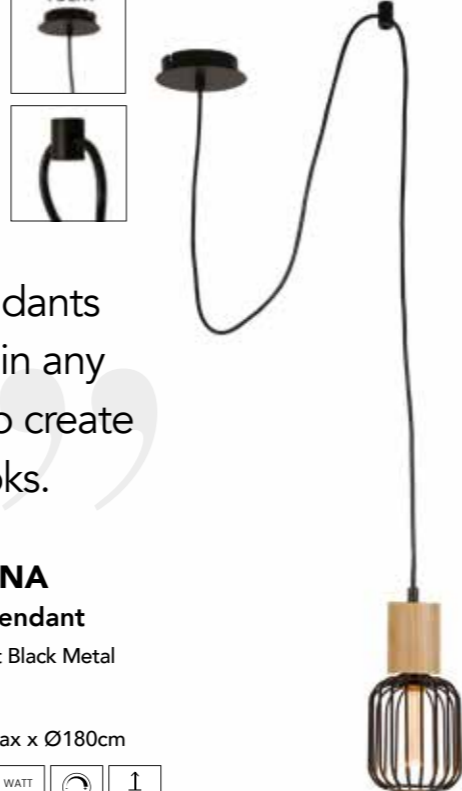

TH152.5 x H10 x W10 x L115cm

50213-5NA
SPINNY 5Lt Pendant
Wood & Matt Black Metal

TH202.5 x Max x Ø180cm

10cm

50212-1NA
SPINNY Pendant
Wood & Matt Black Metal

TH202.5 x Max x Ø180cm

Fix these pendants
to the ceiling in any
configuration to create
unique looks.