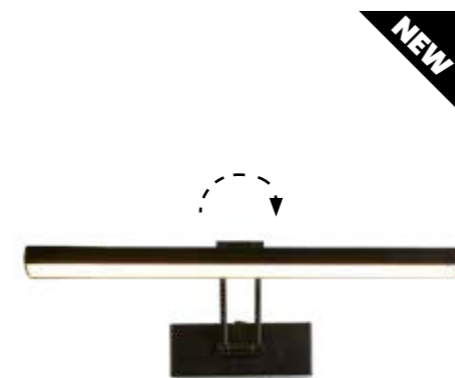

NEW

NEW

NEW

79821-40SS
SANTORINI Picture Light
Satin Silver & Polished Chrome Metal

79821-40SB
SANTORINI Picture Light
Satin Brass & Polished Brass Metal

79824-40BK
CORFU Picture Light
Black Metal

H9 x L40cm

H9 x L40cm

H9 x L40cm

NEW

H10 x L60cm

NEW

NEW

NEW

79822-50SS
SANTORINI Picture Light
Satin Silver & Polished Chrome Metal

79822-50SB
SANTORINI Picture Light
Satin Brass & Polished Brass Metal

79824-40SB
CORFU Picture Light
Satin Brass Metal

H9 x L50cm

H9 x L50cm

H9 x L40cm

NEW

NEW

NEW

79825-40BK
RHODES Picture Light
Black Metal

H10 x L40cm

79825-40SB
RHODES Picture Light
Satin Brass Metal

H10 x L40cm

79825-60SB
RHODES Picture Light
Satin Brass Metal

H10 x L60cm