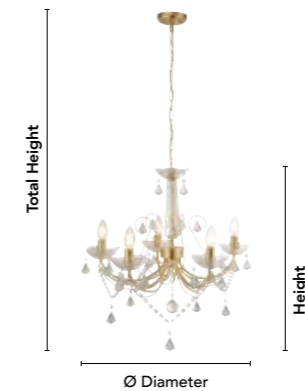

Candle Light 1800K **Warm White 2700K-3000K** **Daylight 6500K**

Product Dimensions

- **TH** = Total Height from lowest to highest point and once item is fully extended
- **H** = Height of the fixed part of any light
- **W** = Width
- **L** = Length
- **Ø** = Diameter