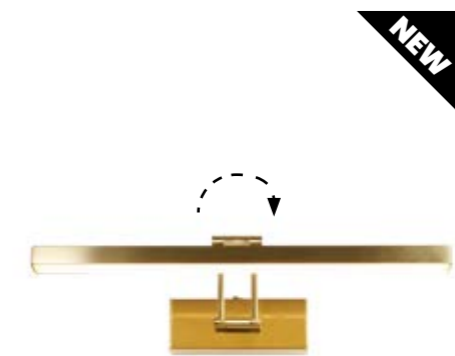

NEW

NEW

NEW

79821-40SS
SANTORINI Picture Light
Satin Silver & Polished Chrome Metal

79821-40SB
SANTORINI Picture Light
Satin Brass & Polished Brass Metal

79824-40BK
CORFU Picture Light
Black Metal

H9 x L40cm

H9 x L40cm

H9 x L40cm

NEW

H10 x L60cm

NEW

NEW

NEW

79822-50SS
SANTORINI Picture Light
Satin Silver & Polished Chrome Metal

79822-50SB
SANTORINI Picture Light
Satin Brass & Polished Brass Metal

79824-40SB
CORFU Picture Light
Satin Brass Metal

H9 x L50cm

H9 x L50cm

H9 x L40cm

NEW

NEW

NEW

79825-40BK
RHODES Picture Light
Black Metal

H10 x L40cm

79825-40SB
RHODES Picture Light
Satin Brass Metal

H10 x L40cm

79825-60SB
RHODES Picture Light
Satin Brass Metal

H10 x L60cm