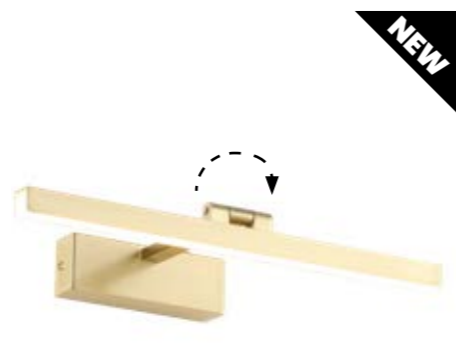

H9 x L40cm

NEW

79825-60BK
RHODES Picture Light
Black Metal

H10 x L60cm

NEW

NEW

NEW

79822-50SS
SANTORINI Picture Light
Satin Silver & Polished Chrome Metal