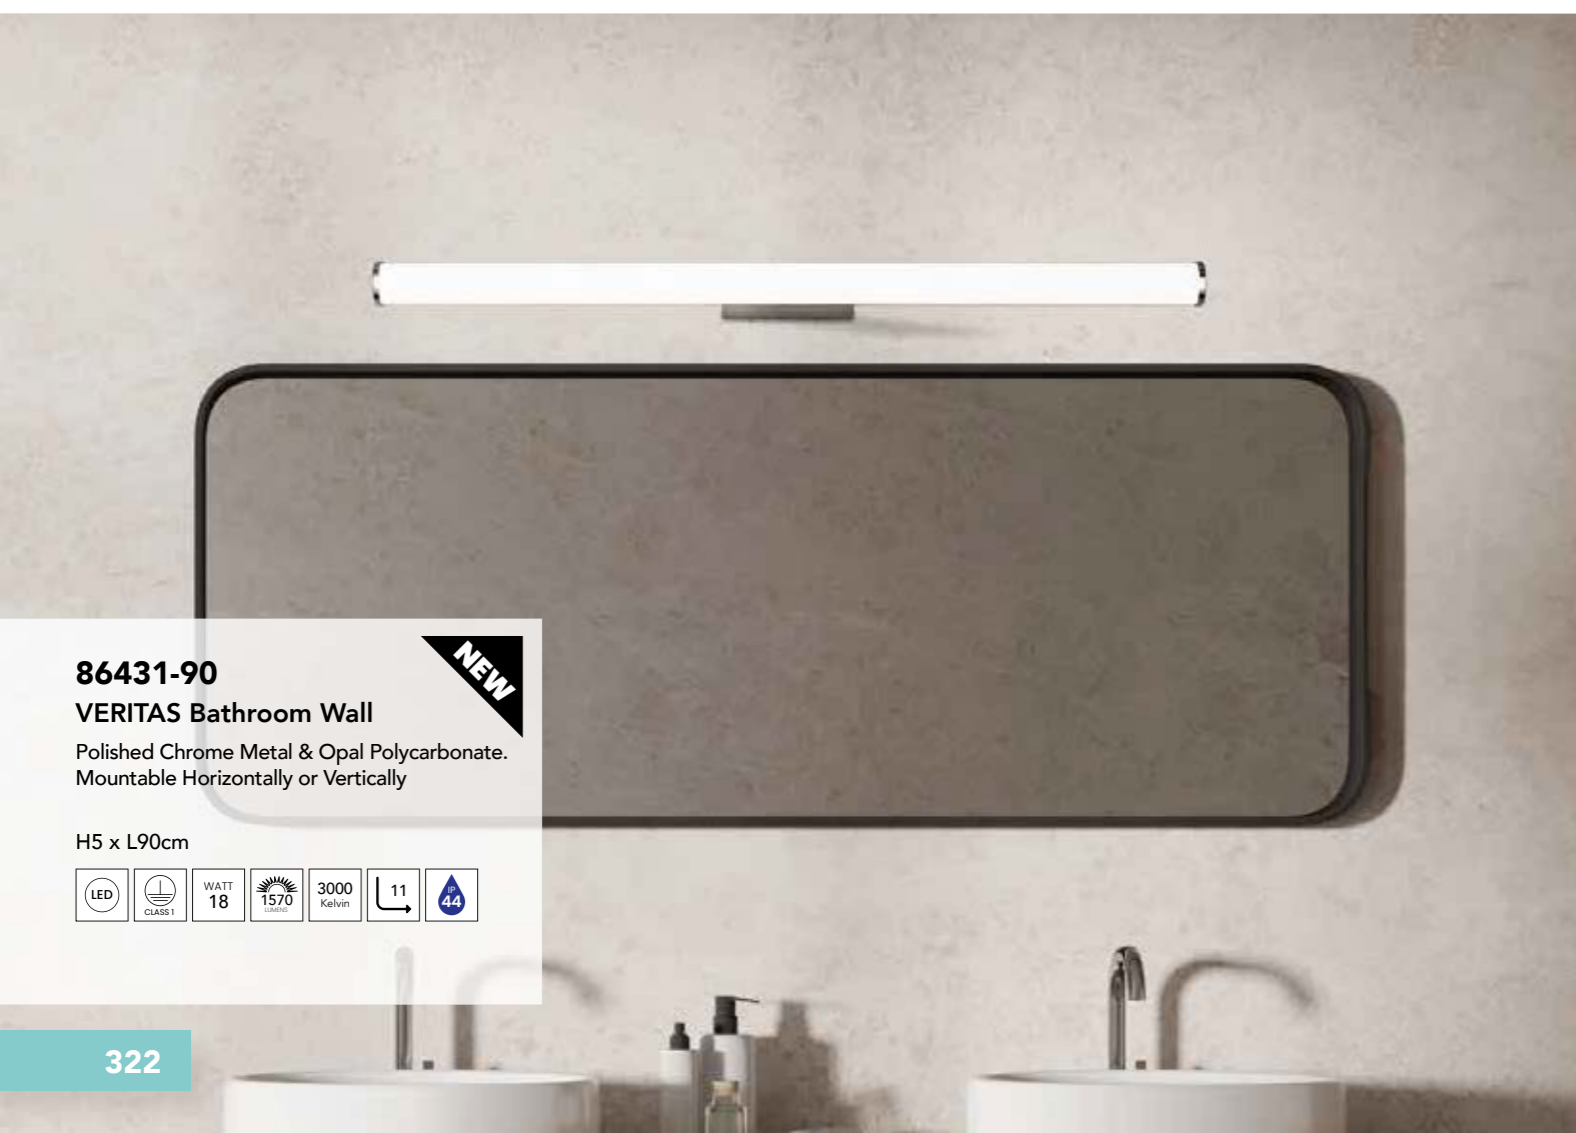

H13 x L66cm

2931-1CC-LED
EQUADOR Wall Light
 Chrome Metal & Opal Glass

H14 x W9cm

86432-90
VENTI Bathroom Wall Light
 Polished Chrome Metal & Frosted Polycarbonate

NEW

H5 x L90cm

86431-90
VERITAS Bathroom Wall
 Polished Chrome Metal & Opal Polycarbonate.
 Mountable Horizontally or Vertically