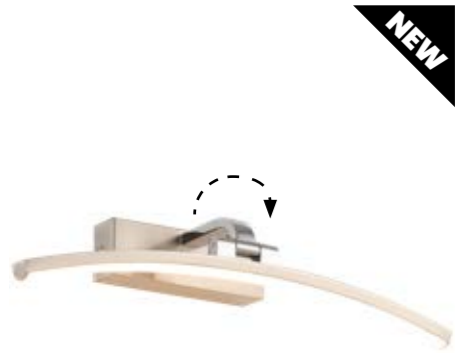

NEW

NEW

NEW

79821-40SS
SANTORINI Picture Light
Satin Silver & Polished Chrome Metal

79821-40SB
SANTORINI Picture Light
Satin Brass & Polished Brass Metal

79824-40BK
CORFU Picture Light
Black Metal

H9 x L40cm

H9 x L40cm

H9 x L40cm

NEW

H10 x L60cm

NEW

NEW

NEW

79822-50SS
SANTORINI Picture Light
Satin Silver & Polished Chrome Metal

79822-50SB
SANTORINI Picture Light
Satin Brass & Polished Brass Metal

79824-40SB
CORFU Picture Light
Satin Brass Metal

H9 x L50cm

H9 x L50cm

H9 x L40cm

NEW

NEW

NEW

79825-40BK
RHODES Picture Light
Black Metal

H10 x L40cm

79825-40SB
RHODES Picture Light
Satin Brass Metal

H10 x L40cm

79825-60SB
RHODES Picture Light
Satin Brass Metal

H10 x L60cm