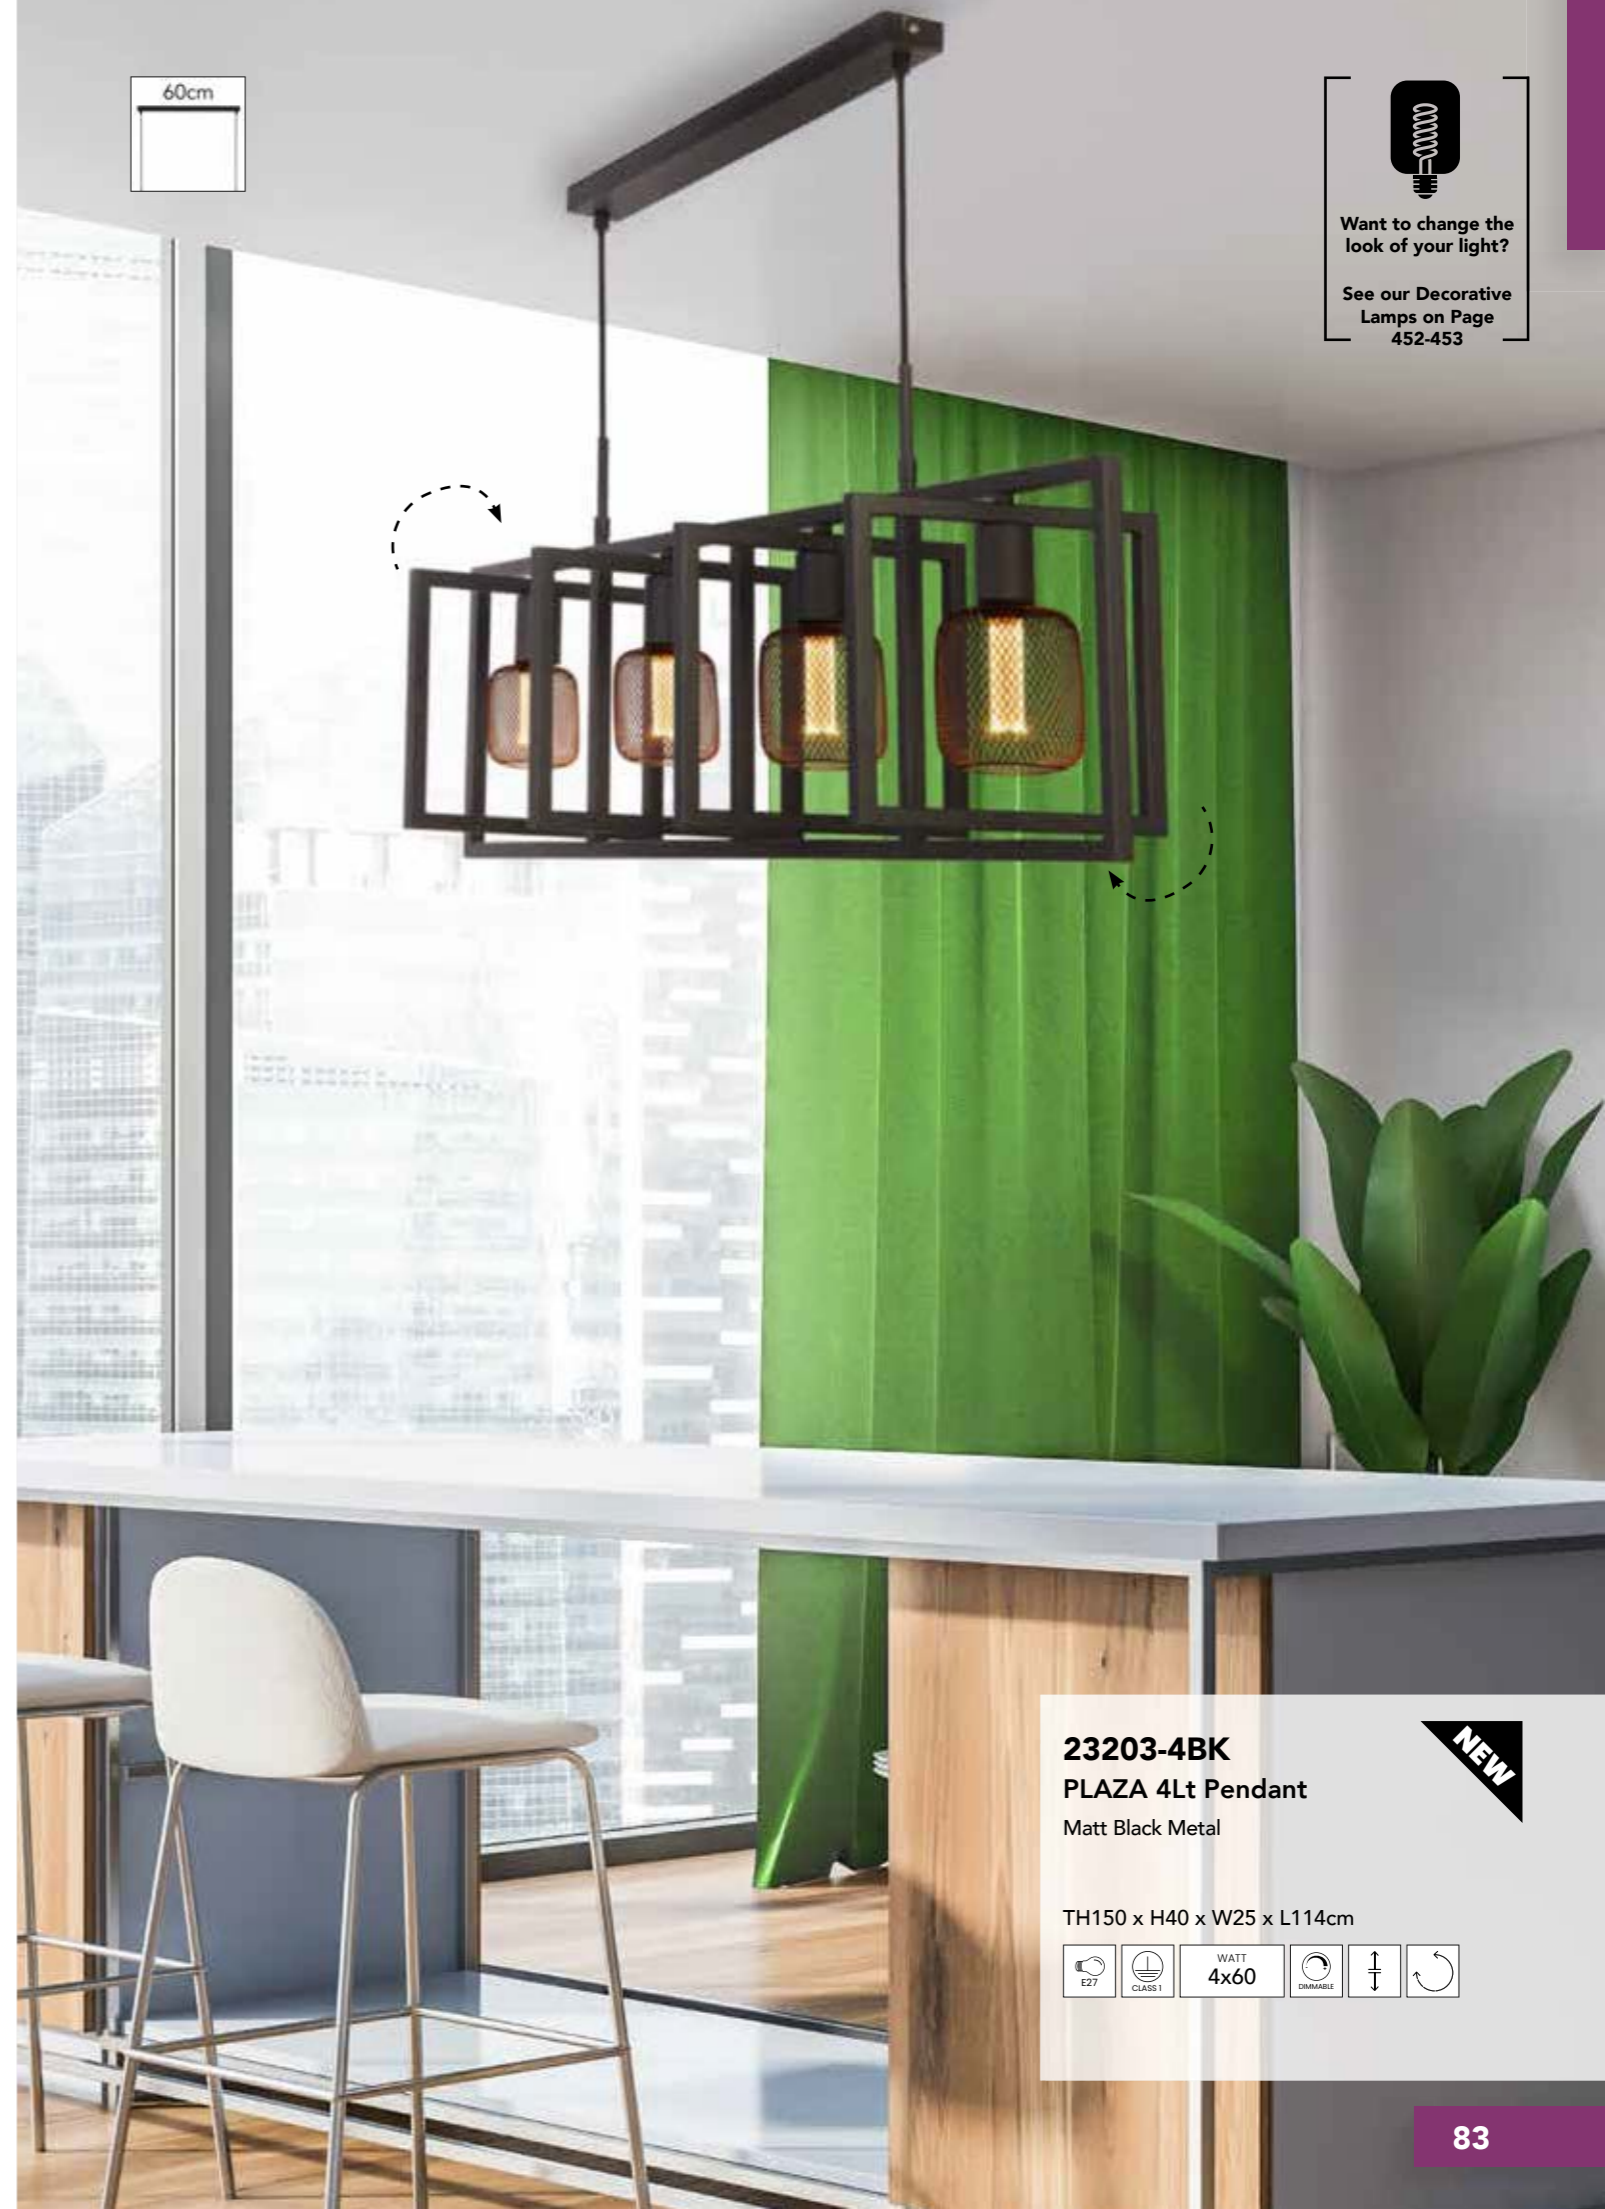

NEW

23201-1BK
EU23201-1BK
PLAZA Table Lamp
 Matt Black Metal

H61 x W30 x L30cm

NEW

23202-1BK
EU23202-1BK
PLAZA Floor Lamp
 Matt Black Metal

H160 x W30 x L30cm

Decorative Lamps Not Included

60cm