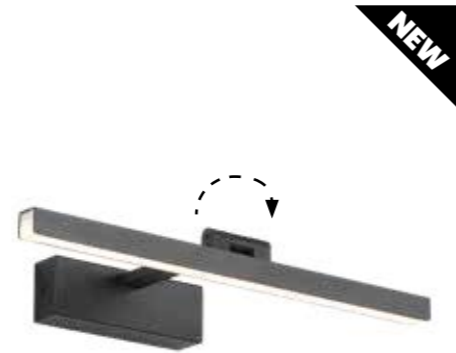

NEW

79821-40SS
SANTORINI Picture Light
Satin Silver & Polished Chrome Metal

79821-40SB
SANTORINI Picture Light
Satin Brass & Polished Brass Metal

79824-40BK
CORFU Picture Light
Black Metal

H9 x L40cm

H9 x L40cm

H9 x L40cm