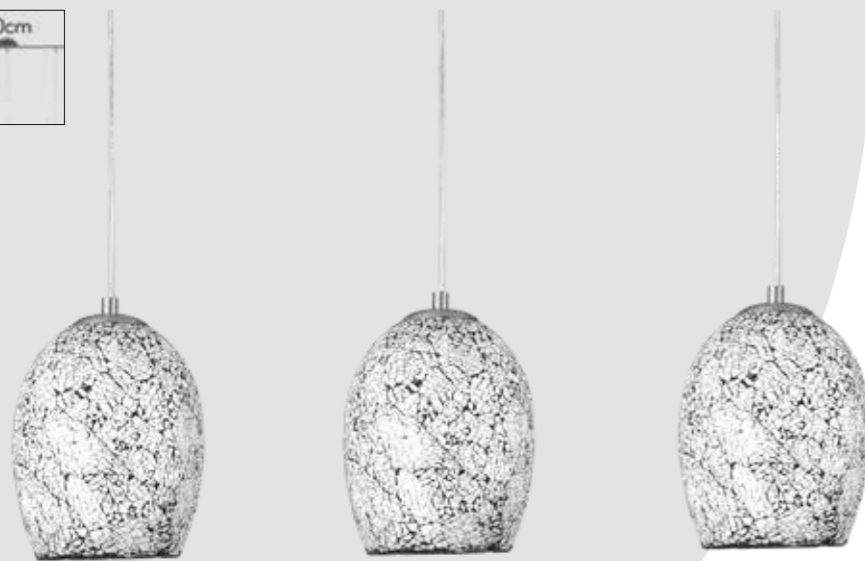

8069-3WH
CRACKLE 3Lt Pendant
Satin Silver & Crackled White Glass

TH140 x H25 x W18 x L75cm