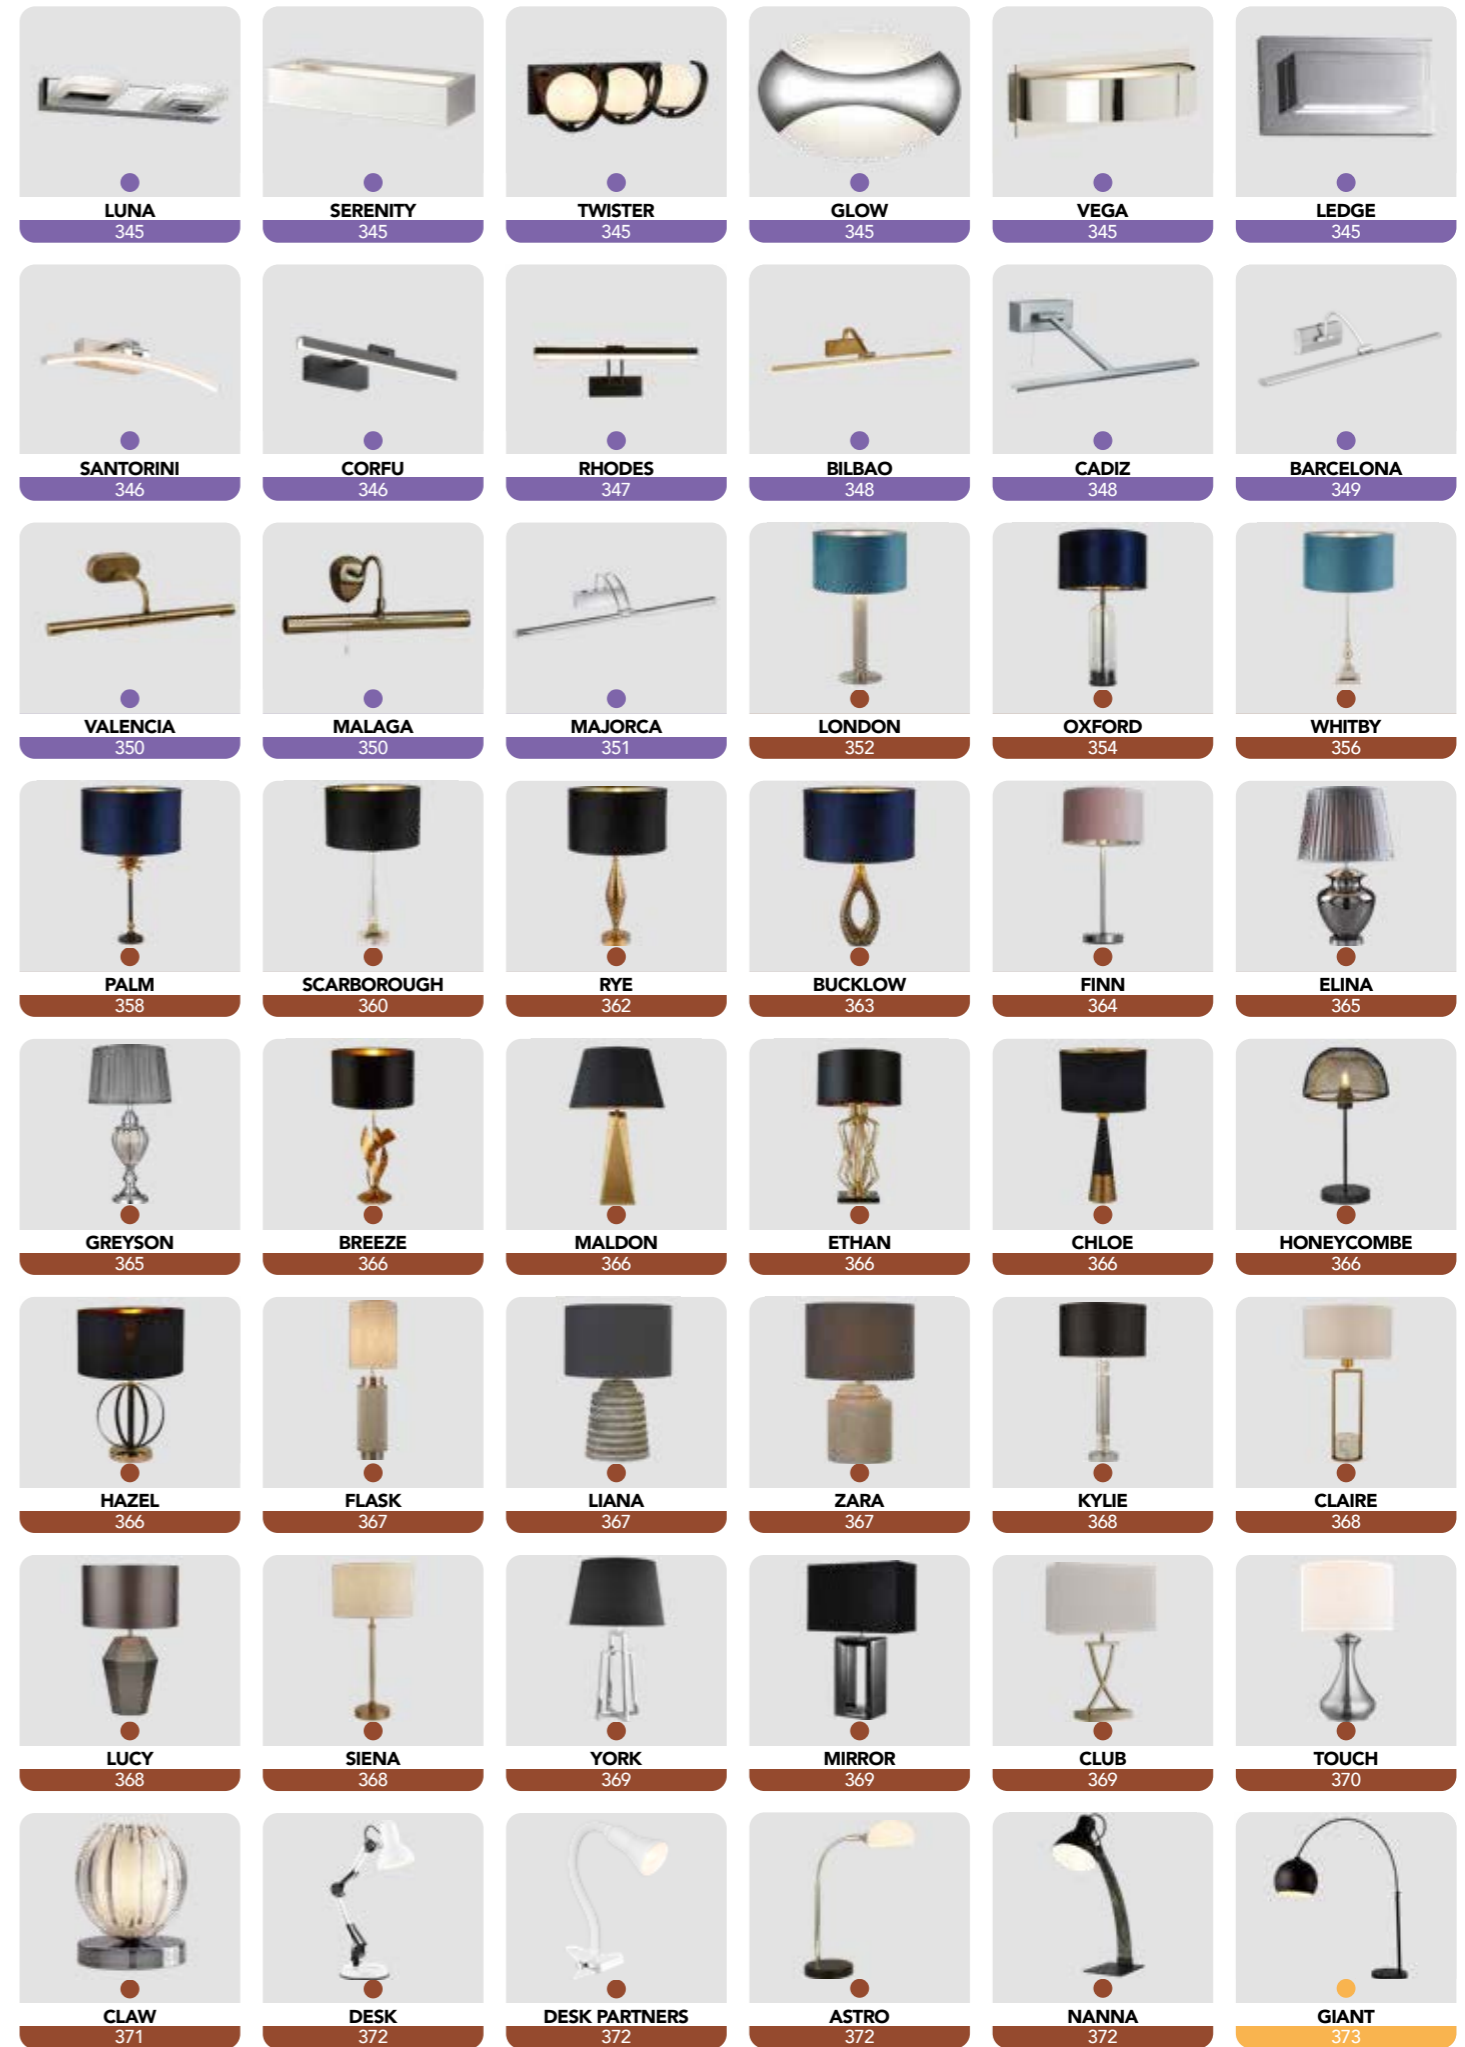

The **Solid Colour** behind the page number relates to the main product category.

The **Small Solid Dots** above the page number indicate there are matching items in other categories:

-  **Decorative**
-  **Crystal**
-  **Pendants**
-  **Spotlights**
-  **Bathroom**
-  **Flush**
-  **Wall Light**
-  **Table Lamps**
-  **Table & Floor**
-  **Floor Lamps**
-  **Outdoor**
-  **Lamps & Suspensions**