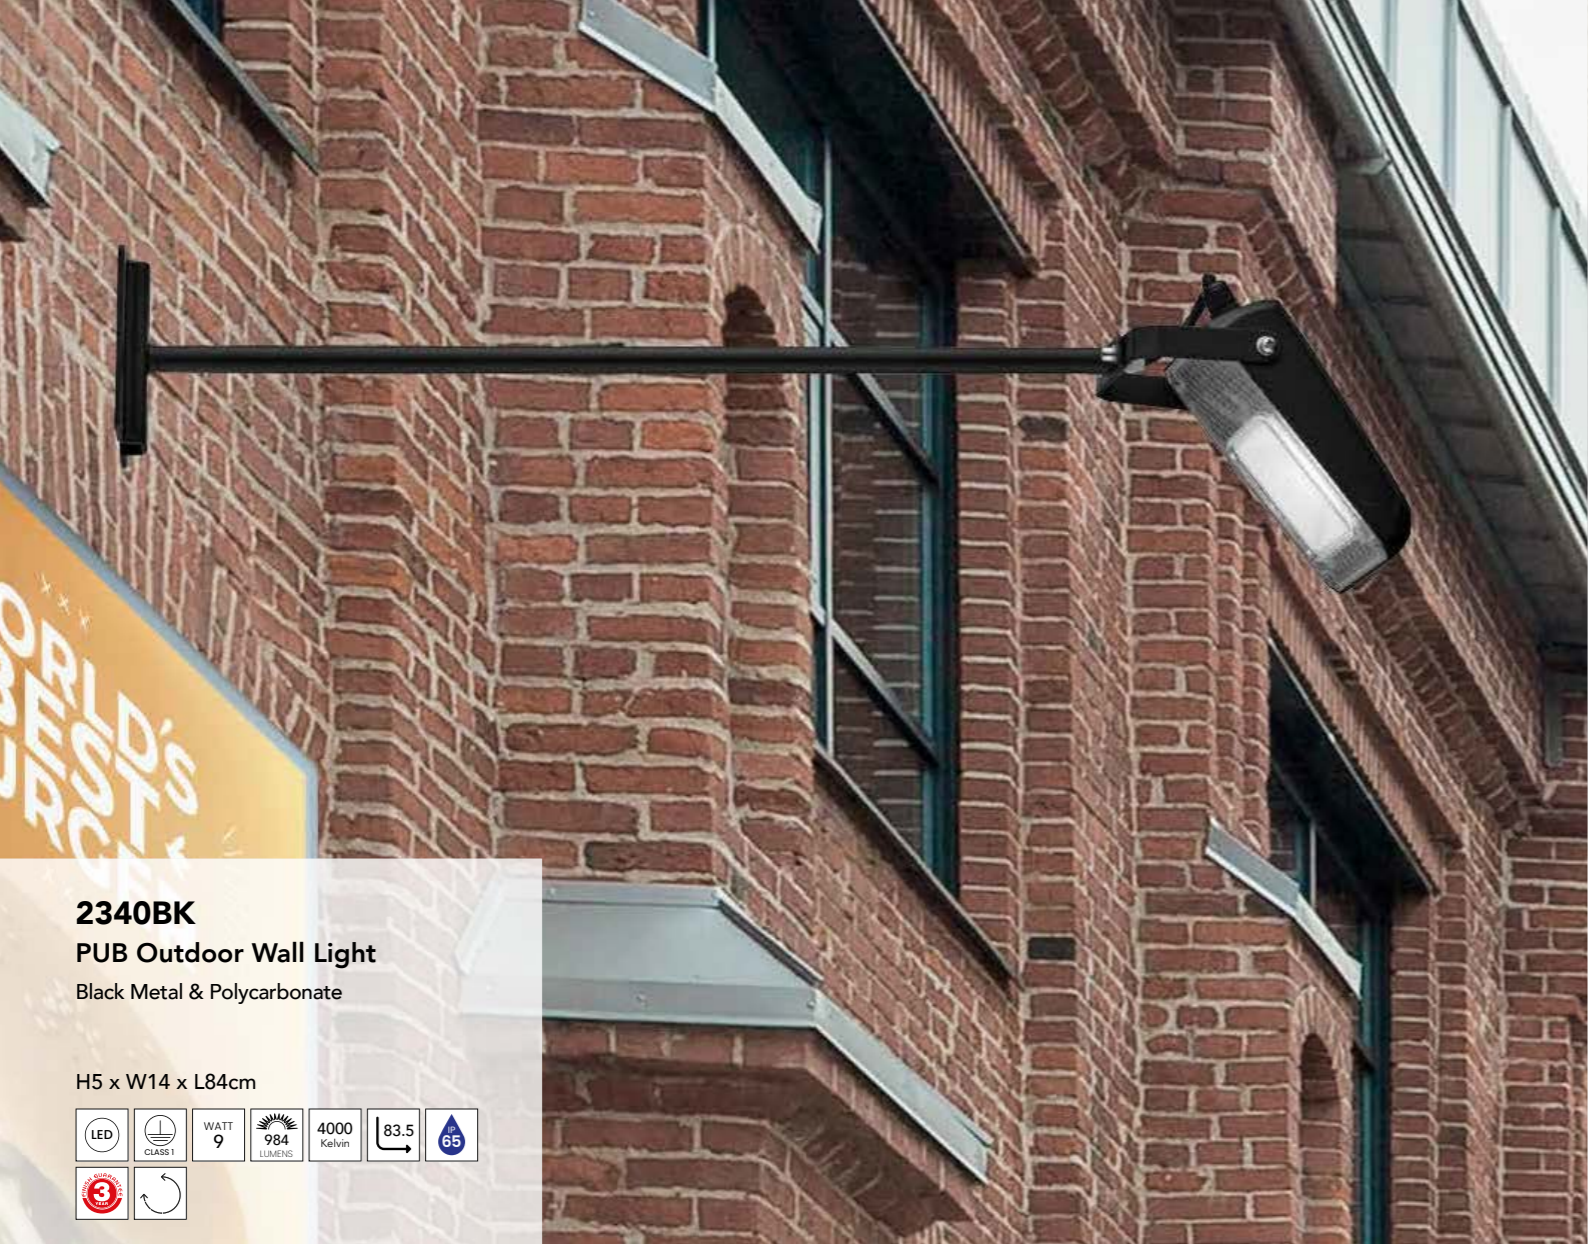

2340BK
PUB Outdoor Wall Light
Black Metal & Polycarbonate

H5 x W14 x L84cm