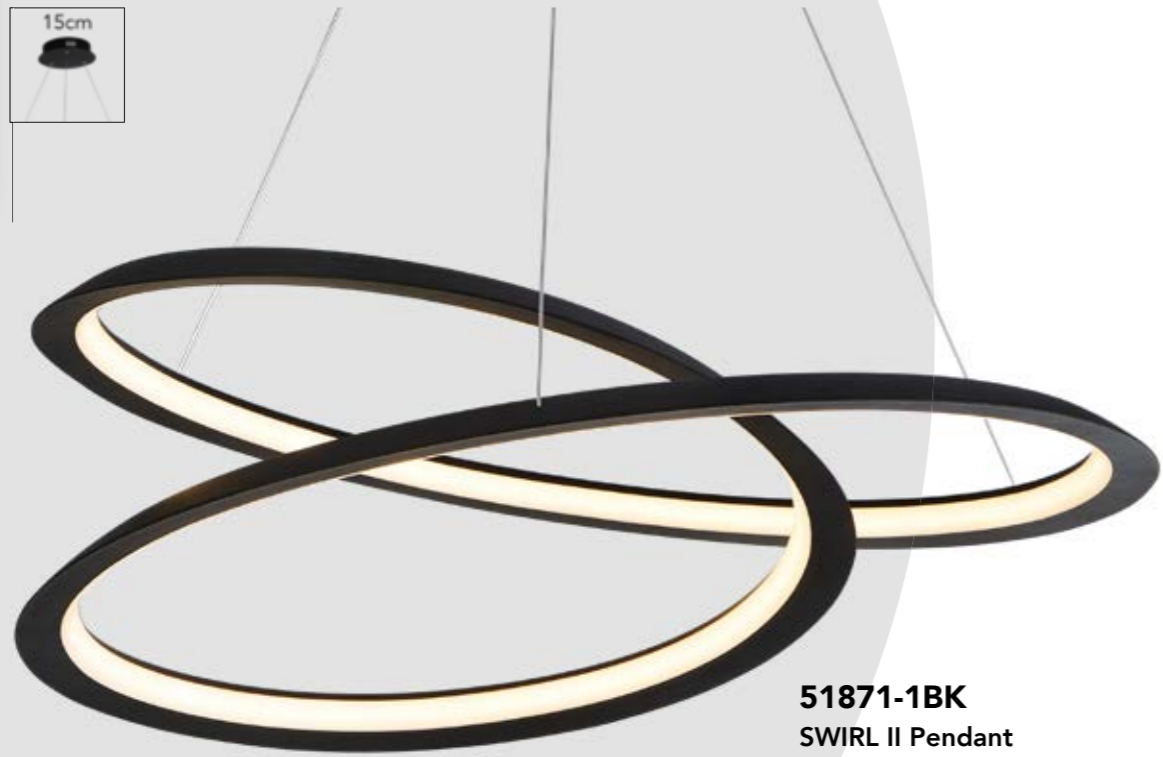

H116 x W20 x L47cm

2811RU
RIBBON Wall Light
 Rustic Metal & Opal Acrylic

H38 x W22cm

2813RU
EU2813RU
RIBBON Floor Lamp
 Rustic Metal & Opal Acrylic

H161 x Ø25cm

2814RU
RIBBON Flush
 Rustic Metal & Opal Acrylic

H26 x W21 x L78cm

2812RU
EU2812RU
RIBBON Table Lamp
 Rustic Metal & Opal Acrylic

H48 x Ø22cm

51871-1BK
SWIRL II Pendant
 Sand Black Metal & Opal Silicon

TH120 x H19 x Ø60cm

8761GO
FLOAT Pendant
 Gold Leaf Metal & Opal Polycarbonate