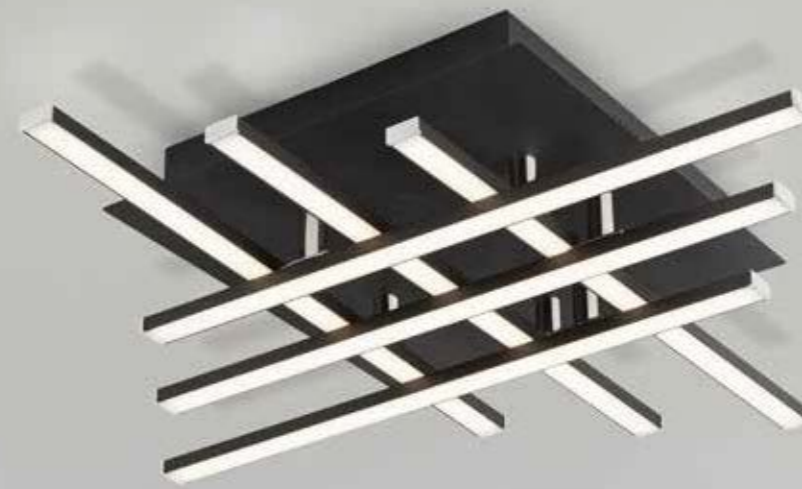

H8 x Ø44cm

9926-6SS
CIRCUIT 6Lt Flush
Satin Silver Metal

H12 x W32 x L70cm

99210-10SS
CIRCUIT 10Lt Flush
Satin Silver Metal

H12 x W52 x L82cm

696-6BK
MATRIX 6Lt Flush
Black Metal & Opal Glass

H9 x W46 x L46cm