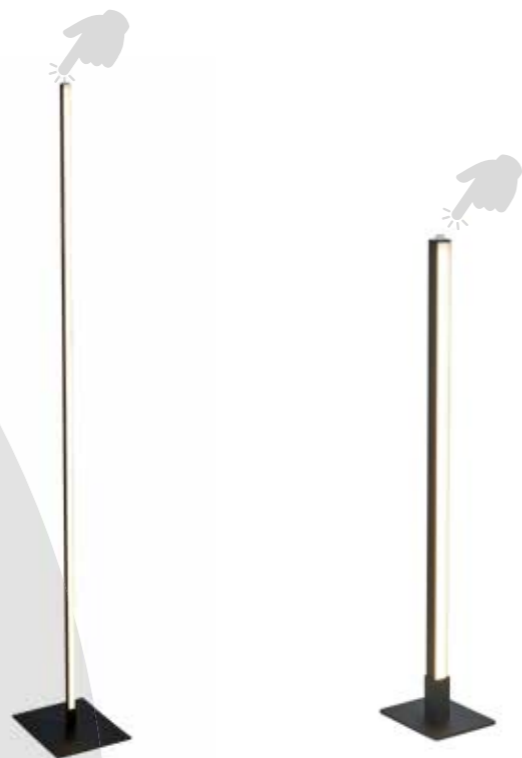

TH150 x H28 x W84 x L9cm

NEW

96381-1BK
TRIBECA Bar Pendant
 Black Metal & Opal Diffuser

96381-1SS
TRIBECA Bar Pendant
 Satin Silver Metal & Opal Diffuser

TH120 x H7 x W8 x L119cm

TH120 x H7 x W8 x L119cm

96382-1SS
EU96382-1SS
TRIBECA Table Lamp
 Satin Silver Metal & Opal Diffuser