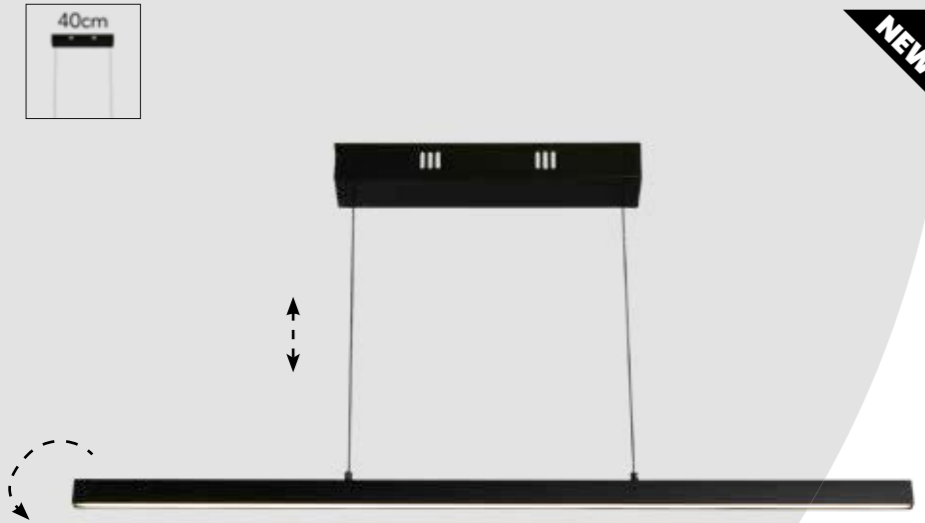

30228BK
LAYLA Gesture Control Pendant
Black Metal & Opal Acrylic

TH190 x H100 x W8 x L101cm