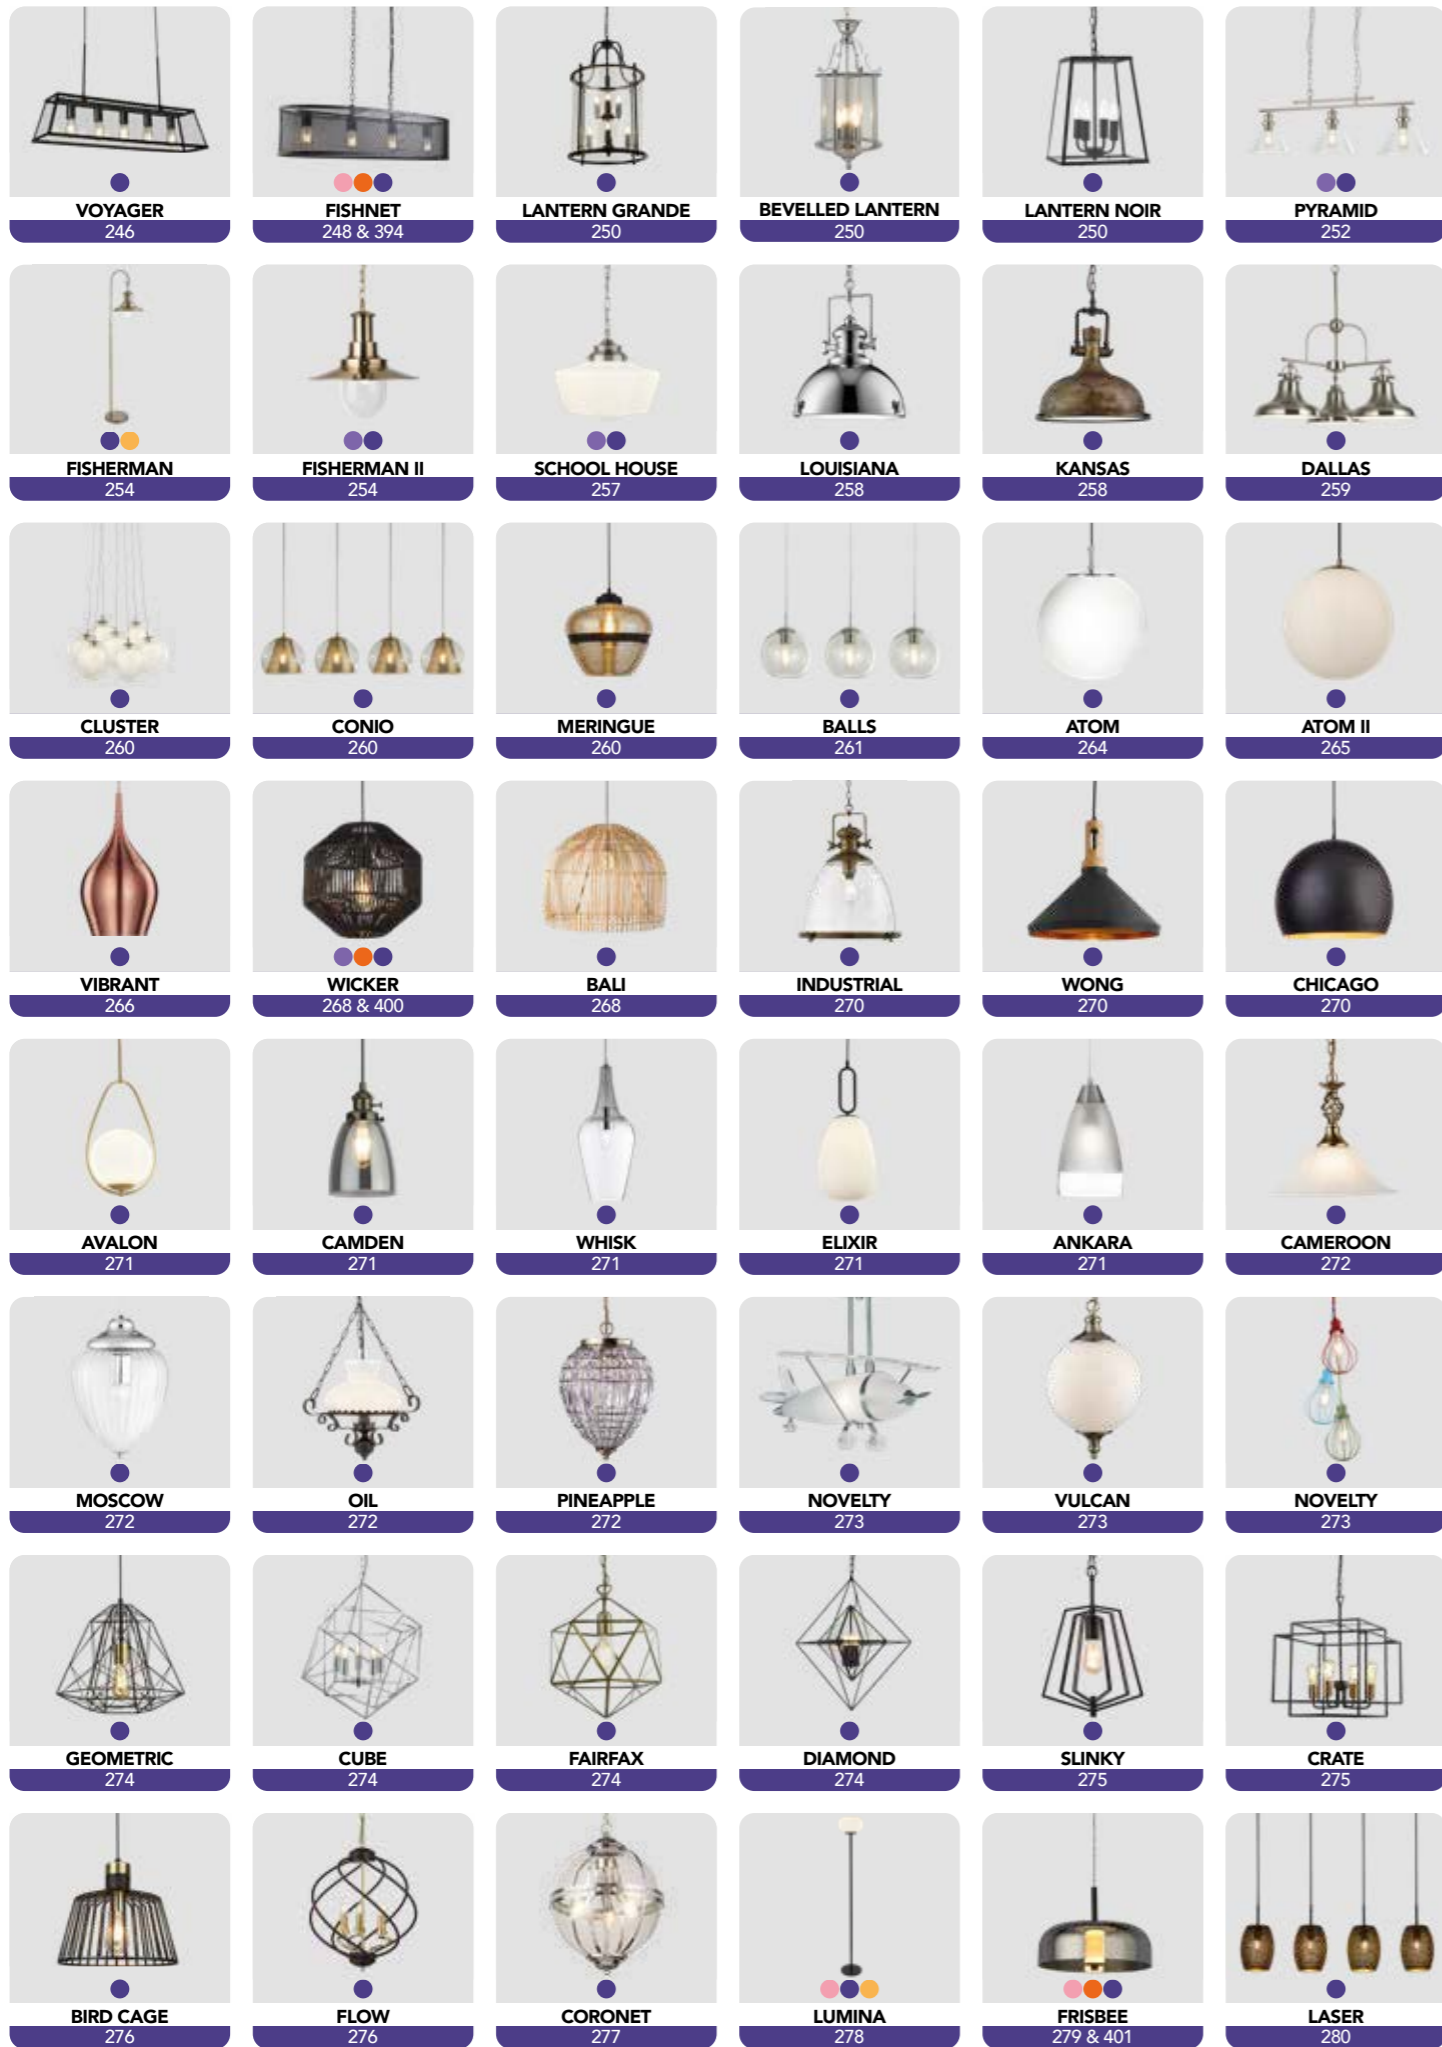

searchlight

Collection 23/24

www.searchlightelectric.com

searchlight

23/24

Find out more about
this Gesture Control
product range
On pages 98 & 99.

Table of Contents

Decorative	14 - 153
Crystal	154 - 239
Pendants	240 - 291
Spotlights	292 - 307
Bathroom	308 - 327
Flush	328 - 337
Wall Lights	337 - 351
Table Lamps	352 - 372
Floor Lamps	373 - 387
Table & Floor	388 - 411
Outdoor	412 - 451
Lamps & Suspensions	452 - 455
Icons & Index, Spare Shades & Translations	456 - 467

The **Solid Colour** behind the page number relates to the main product category.

The **Small Solid Dots** above the page number indicate there are matching items in other categories:

-  **Decorative**
-  **Crystal**
-  **Pendants**
-  **Spotlights**
-  **Bathroom**
-  **Flush**
-  **Wall Light**
-  **Table Lamps**
-  **Table & Floor**
-  **Floor Lamps**
-  **Outdoor**
-  **Lamps & Suspensions**