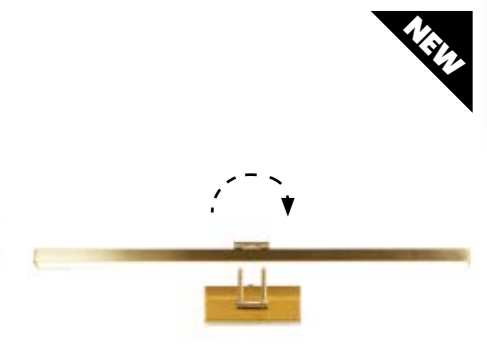

79822-50SB
SANTORINI Picture Light
Satin Brass & Polished Brass Metal

79824-40SB
CORFU Picture Light
Satin Brass Metal

H9 x L50cm

H9 x L50cm

H9 x L40cm

NEW

NEW

NEW