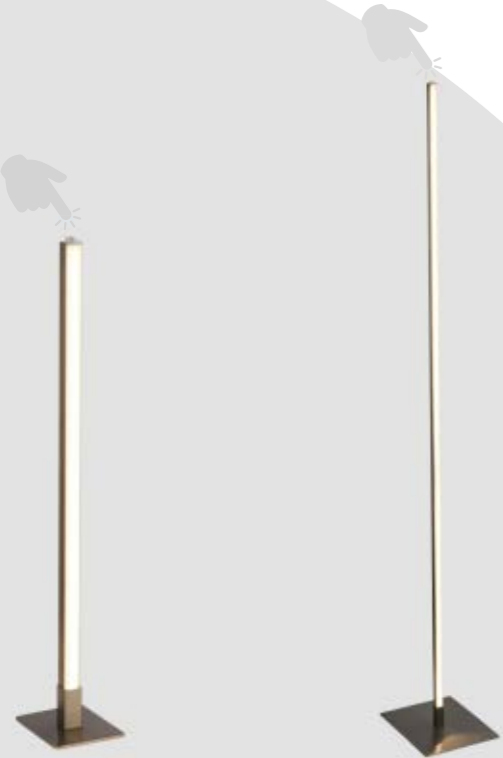

TH150 x H28 x W84 x L9cm

NEW

96381-1BK
TRIBECA Bar Pendant
 Black Metal & Opal Diffuser

96381-1SS
TRIBECA Bar Pendant
 Satin Silver Metal & Opal Diffuser

TH120 x H7 x W8 x L119cm

TH120 x H7 x W8 x L119cm

96382-1SS
EU96382-1SS
TRIBECA Table Lamp
 Satin Silver Metal & Opal Diffuser