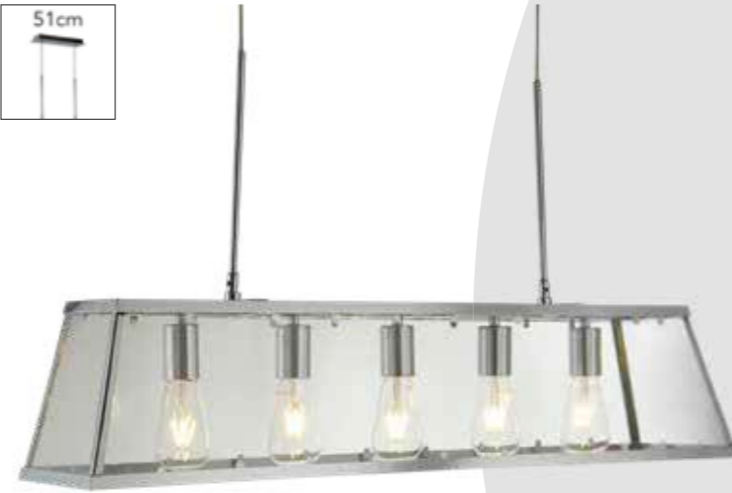

4614-5CC
VOYAGER 5Lt Bar Pendant

Chrome Metal & Glass

TH150 x H24 x W20 x L90cm