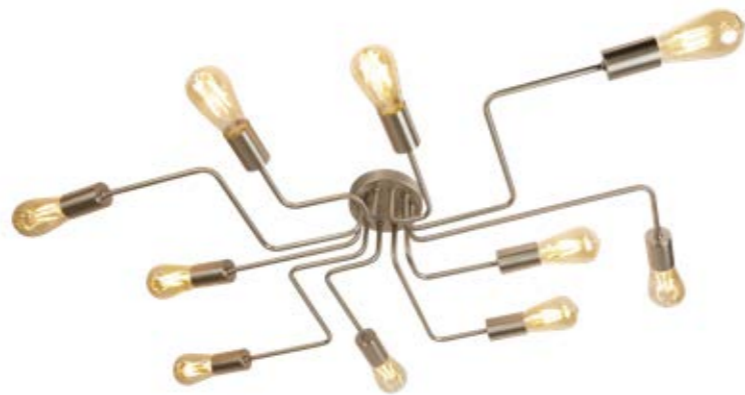

H8 x Ø44cm

9926-6SS
CIRCUIT 6Lt Flush
Satin Silver Metal

H12 x W32 x L70cm

99210-10SS
CIRCUIT 10Lt Flush
Satin Silver Metal

H12 x W52 x L82cm

696-6BK
MATRIX 6Lt Flush
Black Metal & Opal Glass

H9 x W46 x L46cm