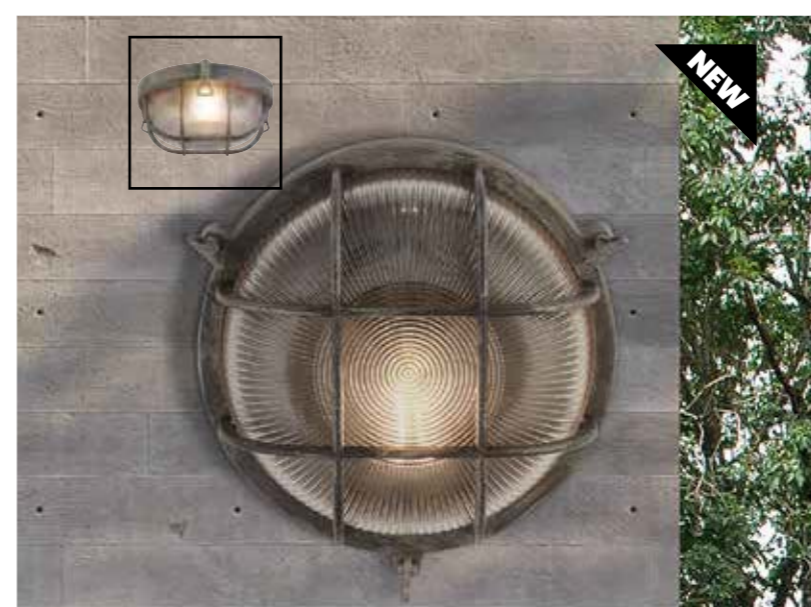

61401BS
BULKHEAD Outdoor Wall/Ceiling Light
Black Silver Aluminium & Clear Holophane Style Glass
H27 x Ø27cm

E27 CLASS 1 WATT 60 11 44 3