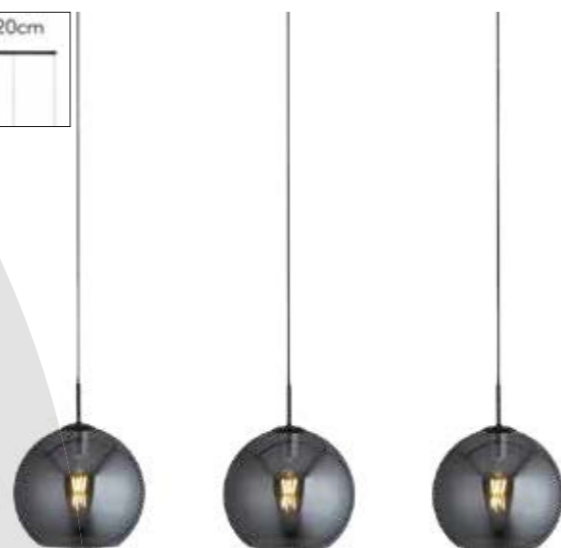

1023-3SM
AMSTERDAM 3Lt Bar Pendant
Black Metal & Smoked Glass

TH241 x H37 x W30 x L146cm

1031-1SM
AMSTERDAM Pendant
Black Metal & Smoked Glass

TH120 x H37 x Ø30cm

1030-1SM
EU1030-1SM
AMSTERDAM Floor Lamp
Black Metal & Smoked Glass

H159 x Ø33cm