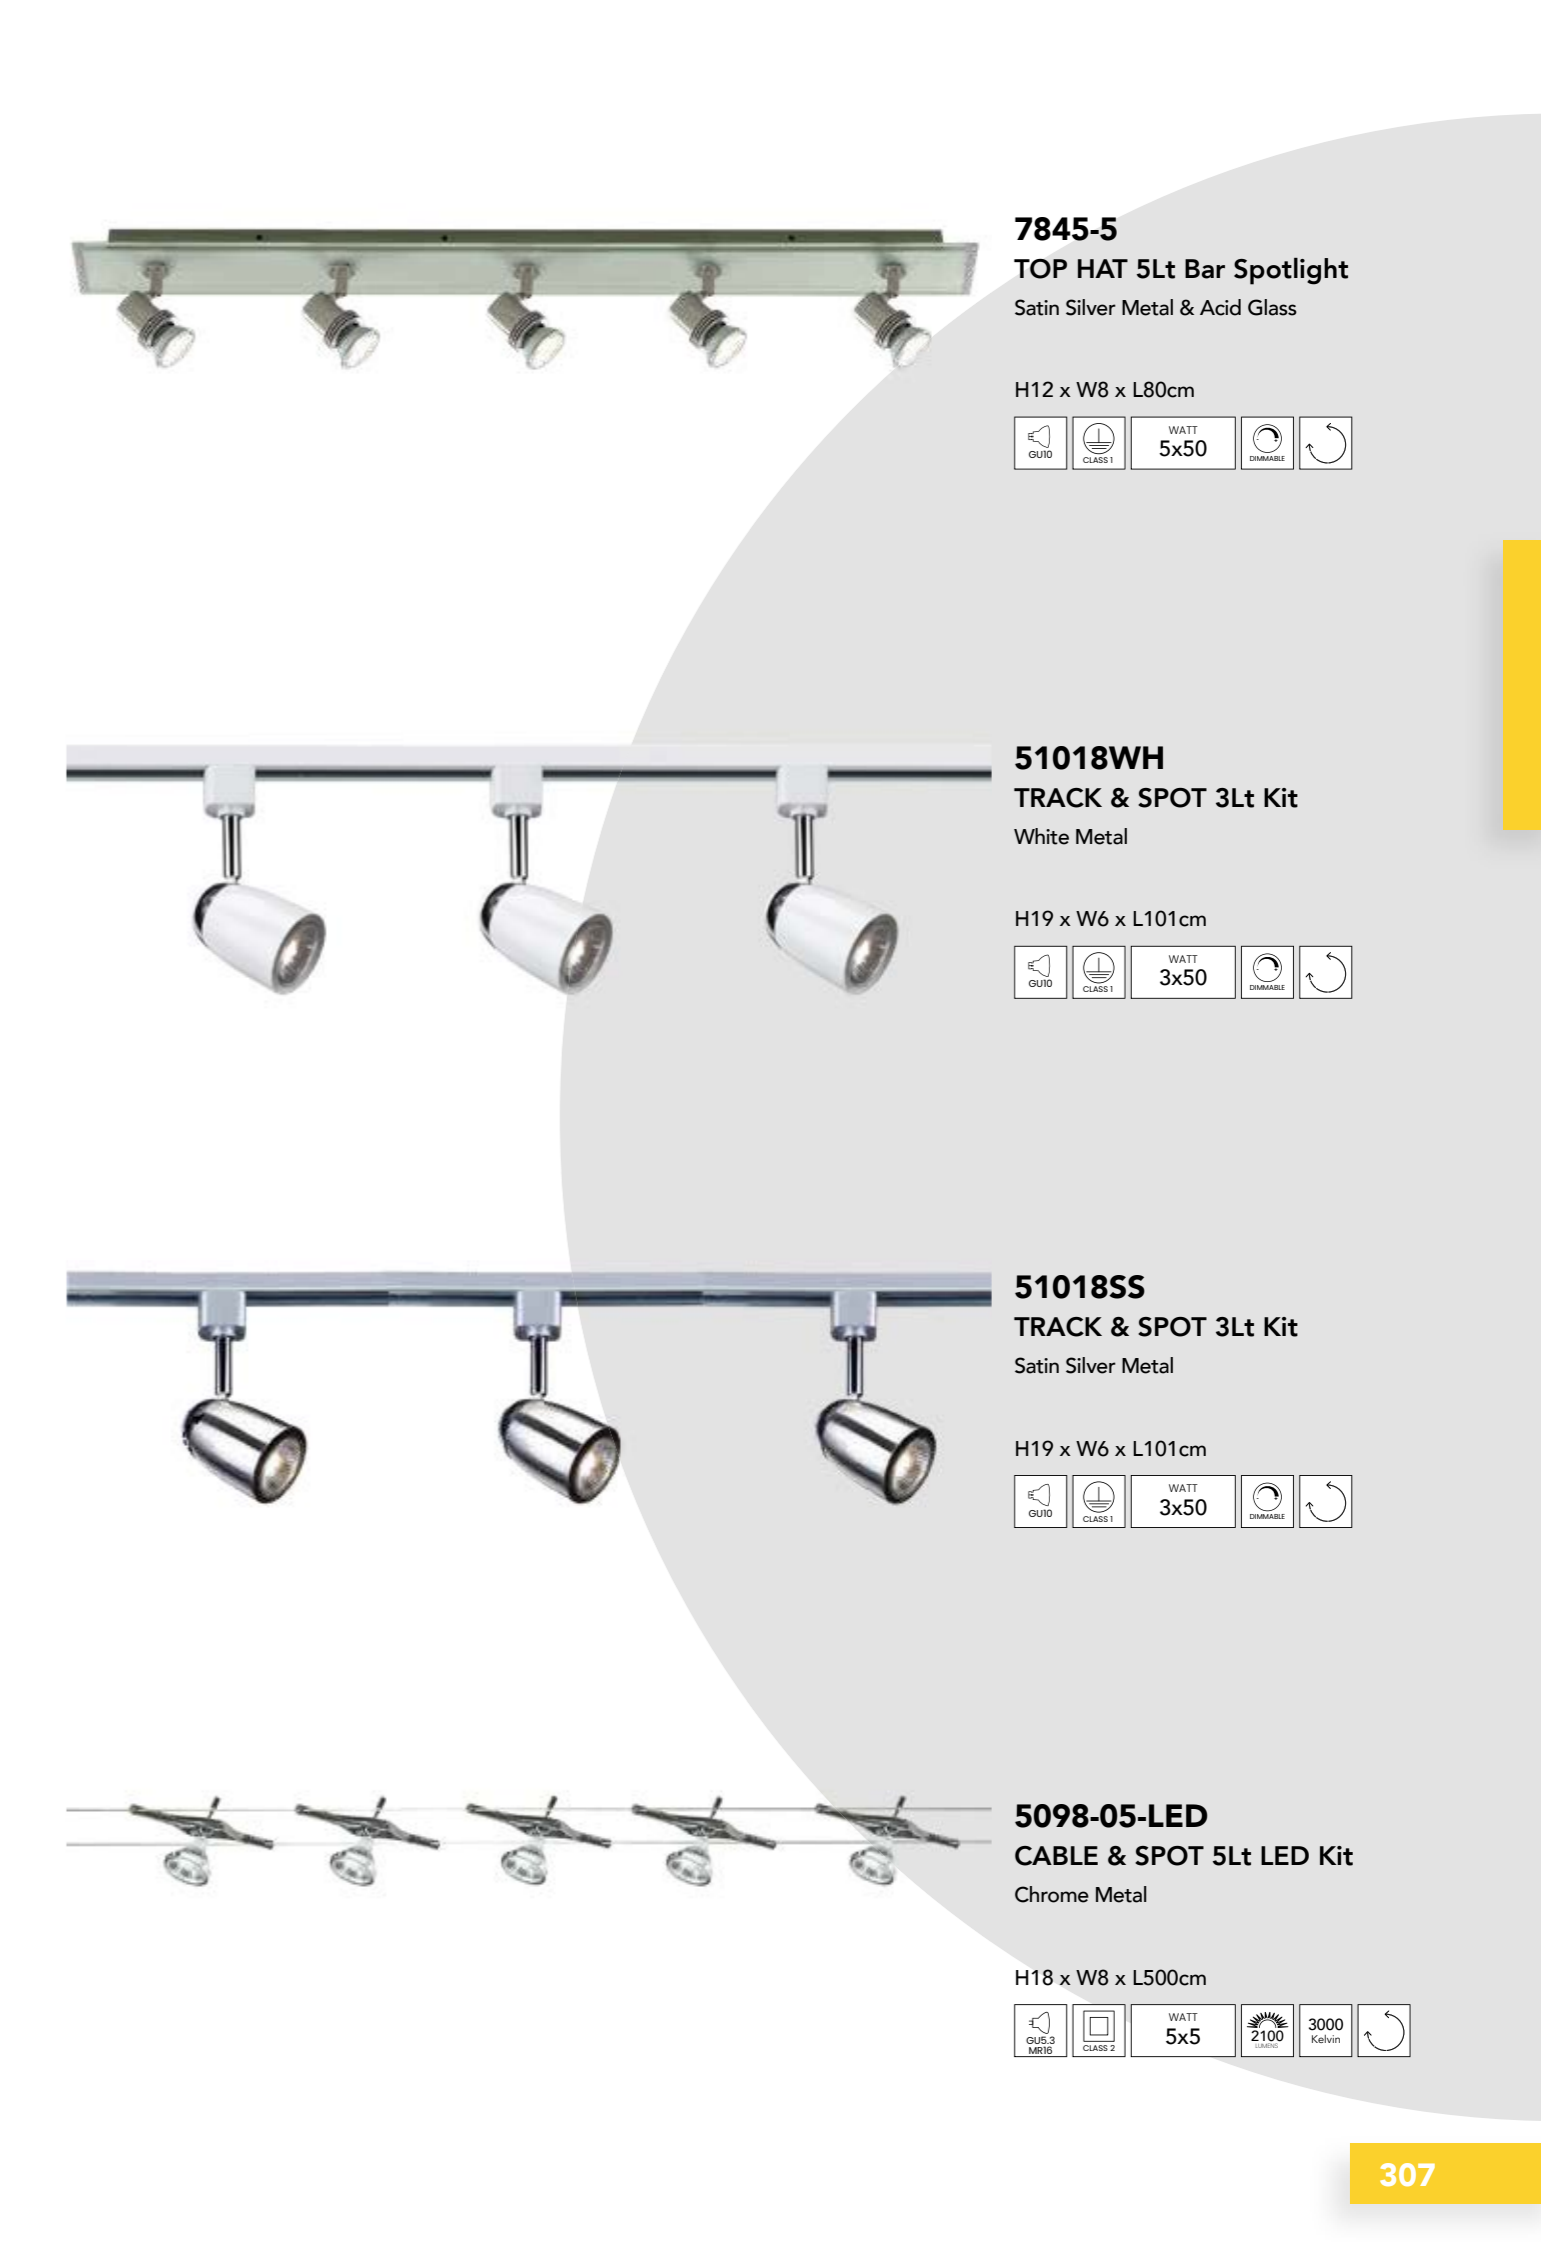

7845-5
TOP HAT 5Lt Bar Spotlight
Satin Silver Metal & Acid Glass

H12 x W8 x L80cm

51018WH
TRACK & SPOT 3Lt Kit
White Metal

H19 x W6 x L101cm

51018SS
TRACK & SPOT 3Lt Kit
Satin Silver Metal

H19 x W6 x L101cm

5098-05-LED
CABLE & SPOT 5Lt LED Kit
Chrome Metal

H18 x W8 x L500cm