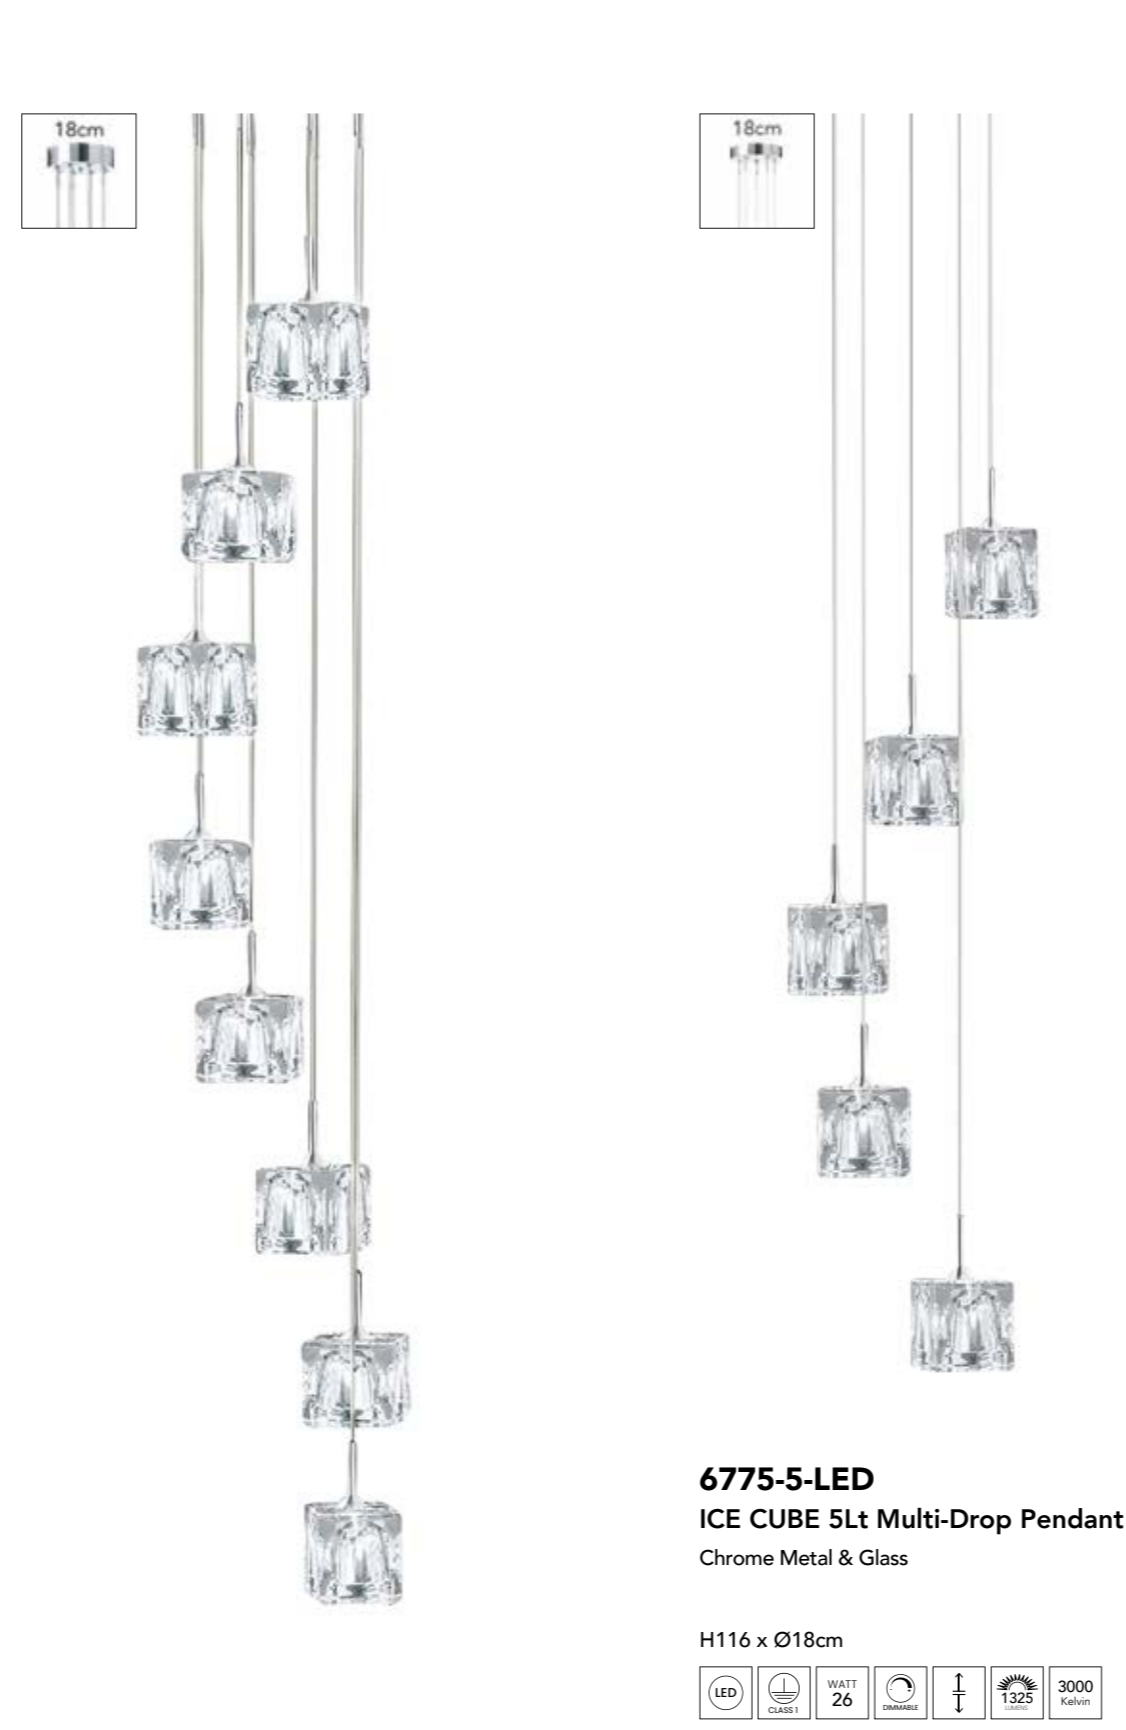

6778-8-LED
ICE CUBE 8Lt Multi-Drop Pendant
Chrome Metal & Glass

H150 x Ø20cm

6775-5-LED
ICE CUBE 5Lt Multi-Drop Pendant
Chrome Metal & Glass

H116 x Ø18cm