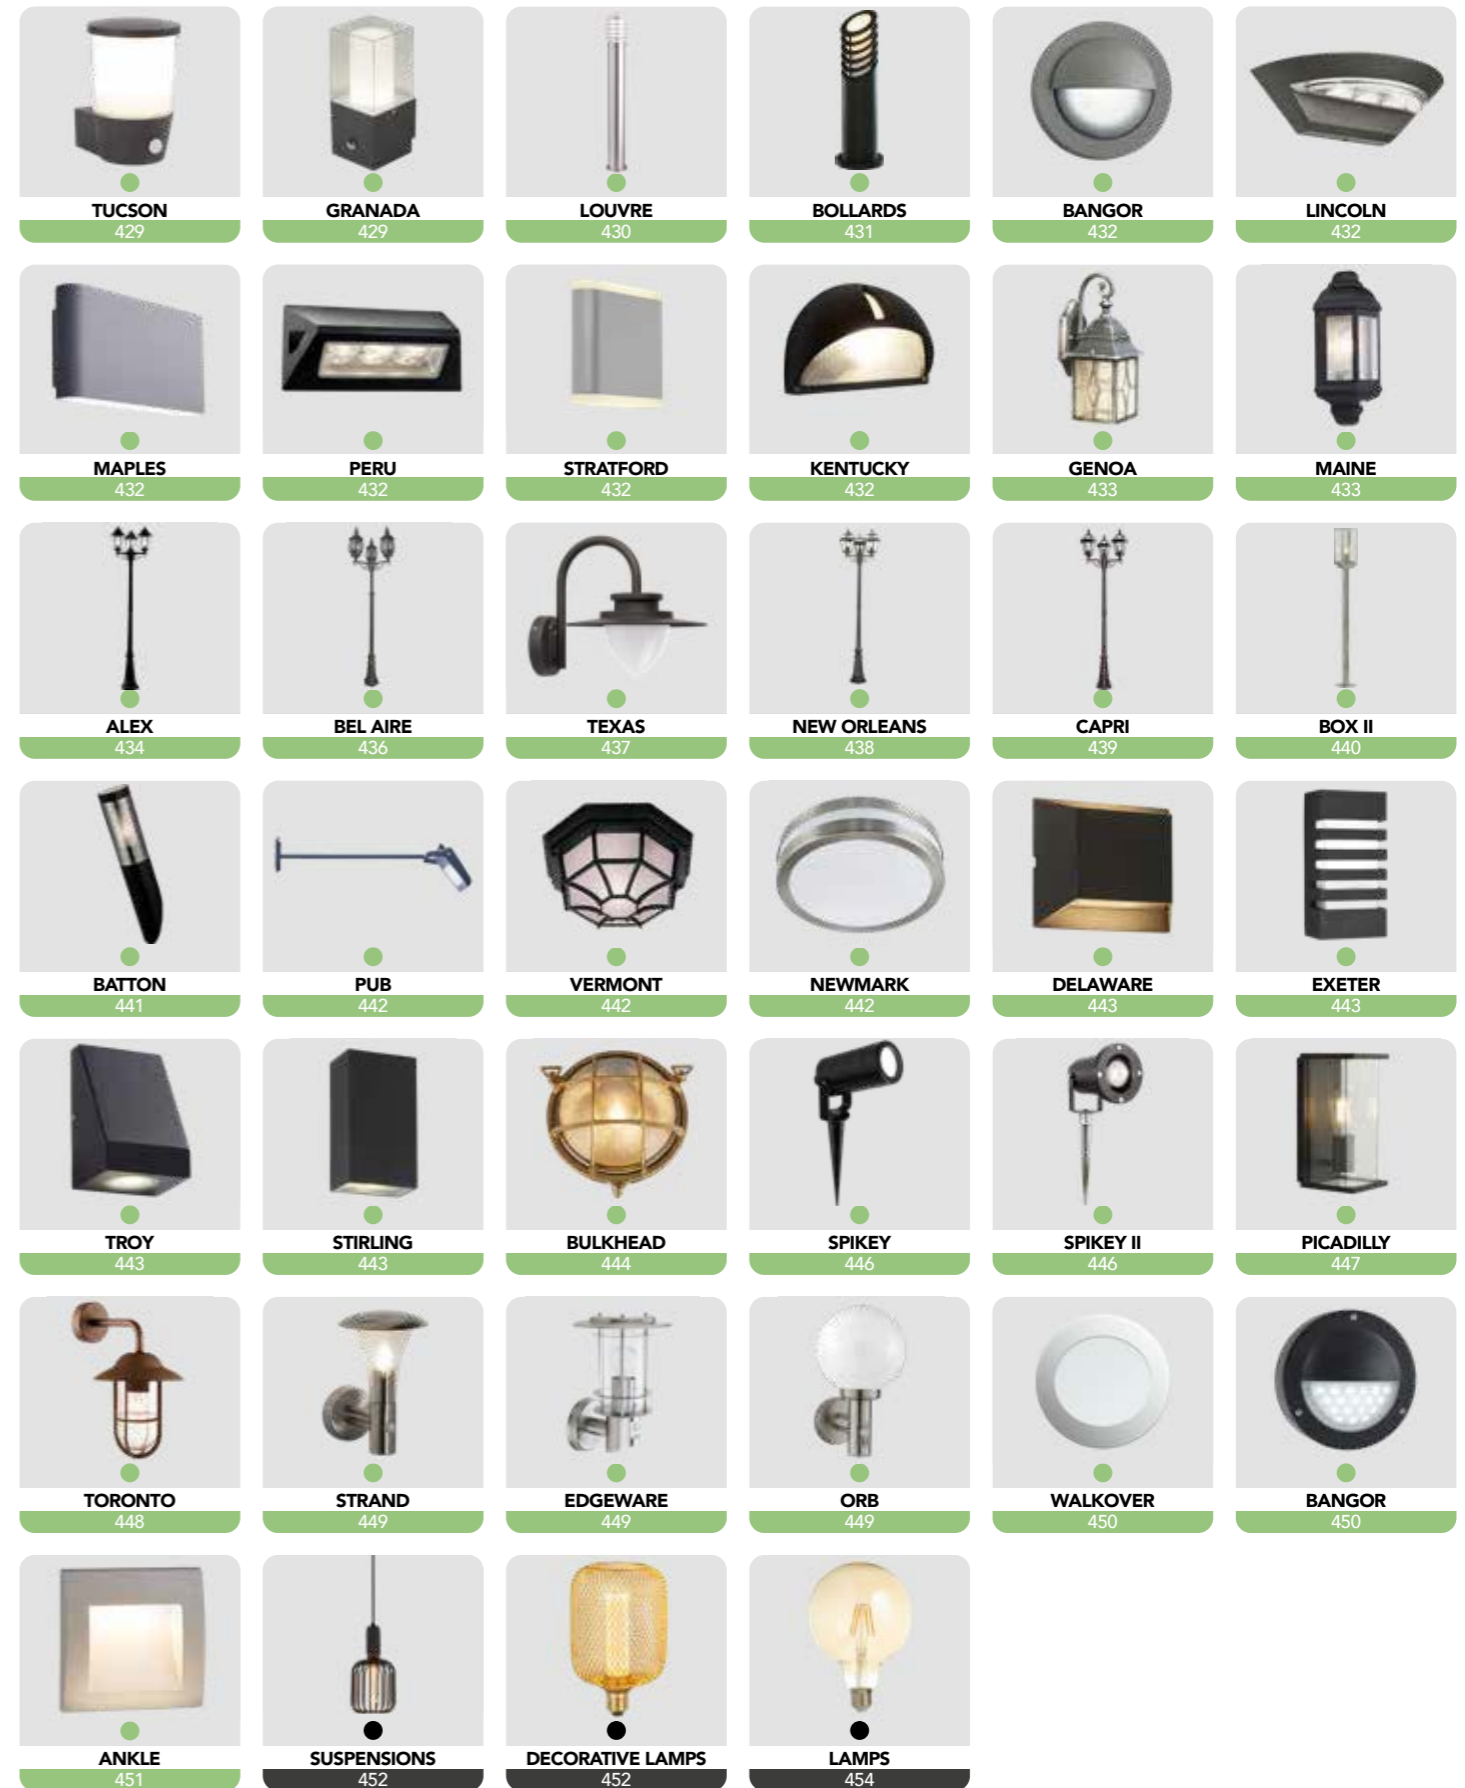

searchlight

Collection 23/24

www.searchlightelectric.com

searchlight

23/24

Find out more about
this Gesture Control
product range
On pages 98 & 99.

Table of Contents

Decorative	14 - 153
Crystal	154 - 239
Pendants	240 - 291
Spotlights	292 - 307
Bathroom	308 - 327
Flush	328 - 337
Wall Lights	337 - 351
Table Lamps	352 - 372
Floor Lamps	373 - 387
Table & Floor	388 - 411
Outdoor	412 - 451
Lamps & Suspensions	452 - 455
Icons & Index, Spare Shades & Translations	456 - 467

The **Solid Colour** behind the page number relates to the main product category.

The **Small Solid Dots** above the page number indicate there are matching items in other categories:

-  **Decorative**
-  **Crystal**
-  **Pendants**
-  **Spotlights**
-  **Bathroom**
-  **Flush**
-  **Wall Light**
-  **Table Lamps**
-  **Table & Floor**
-  **Floor Lamps**
-  **Outdoor**
-  **Lamps & Suspensions**

22123-5BK
PUNCH 5Lt Multi-Drop Pendant
Black Metal & Champagne Punched Glass

TH152 x H36 x Ø61cm

22123-3BK
PUNCH 3Lt Bar Pendant
Black Metal & Champagne Punched Glass

TH120 x H36 x W25 x L121cm

22123-1BK
PUNCH Pendant
Black Metal & Champagne Punched Glass