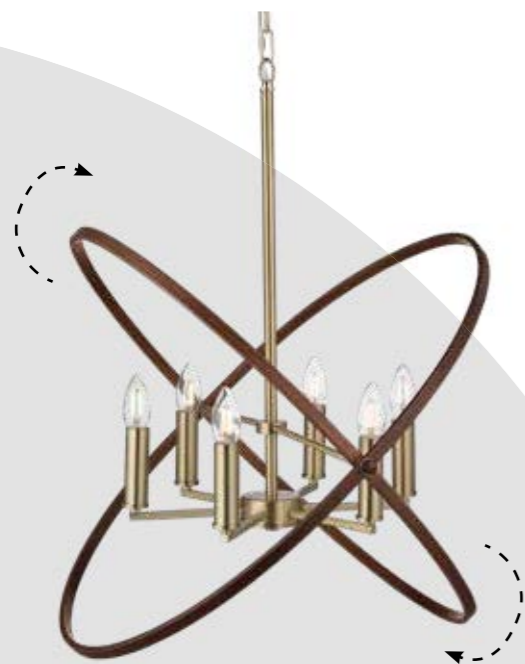

8246-6BZ
HOOPLA 6Lt Pendant
Bronze & Brown Metal

TH150 x H60 x W61 x L62cm