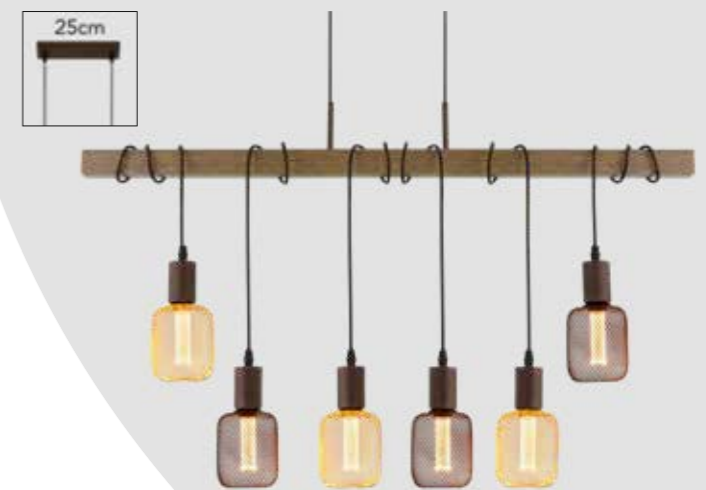

H155 x Ø29cm

Decorative Lamps Not Included

95041-6BR
WOODY 6Lt Bar Pendant
 Natural Wood & Black Metal

H150 x W6 x L100cm

95041-4BR
WOODY 4Lt Bar Pendant
 Natural Wood & Black Metal

H150 x W6 x L70cm

Decorative Lamps Not Included

4876-6BR
BARN 6Lt Bar Pendant
 Brown Metal & Natural Wood

H150 x W6 x L100cm

Decorative Lamps Not Included

 Want to change the look of your light?
 See our Decorative Lamps on Page 452-453

Want to change the look of your light?