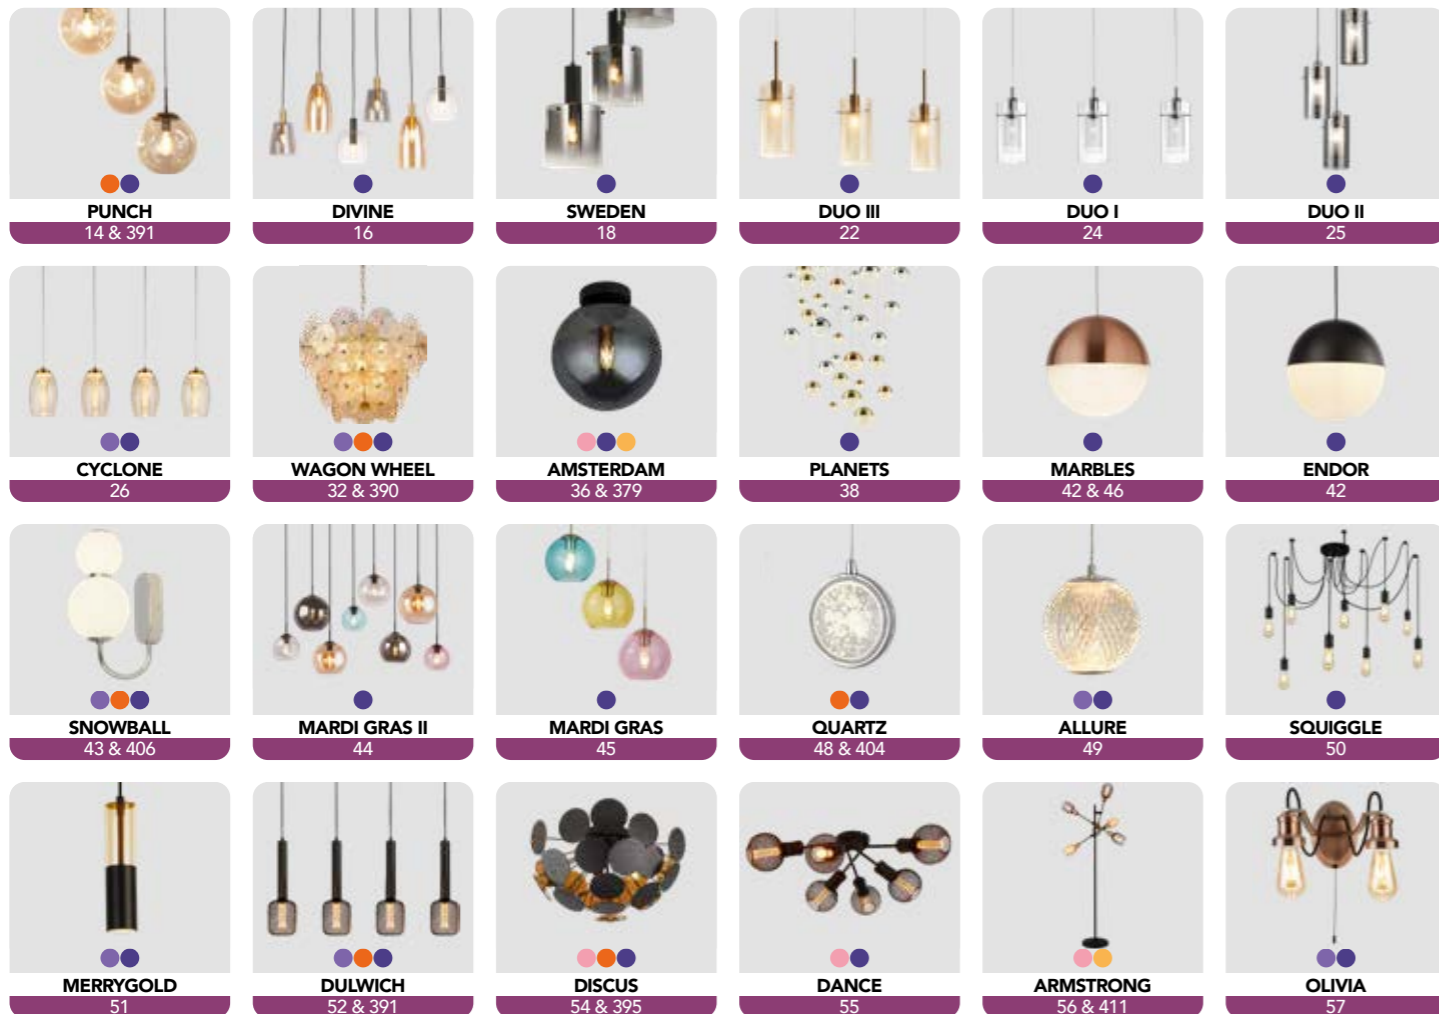

searchlight

Collection 23/24

www.searchlightelectric.com

searchlight

23/24

Find out more about
this Gesture Control
product range
On pages 98 & 99.

Table of Contents

Decorative	14 - 153
Crystal	154 - 239
Pendants	240 - 291
Spotlights	292 - 307
Bathroom	308 - 327
Flush	328 - 337
Wall Lights	337 - 351
Table Lamps	352 - 372
Floor Lamps	373 - 387
Table & Floor	388 - 411
Outdoor	412 - 451
Lamps & Suspensions	452 - 455
Icons & Index, Spare Shades & Translations	456 - 467

The **Solid Colour** behind the page number relates to the main product category.

The **Small Solid Dots** above the page number indicate there are matching items in other categories:

-  **Decorative**
-  **Crystal**
-  **Pendants**
-  **Spotlights**
-  **Bathroom**
-  **Flush**
-  **Wall Light**
-  **Table Lamps**
-  **Table & Floor**
-  **Floor Lamps**
-  **Outdoor**
-  **Lamps & Suspensions**