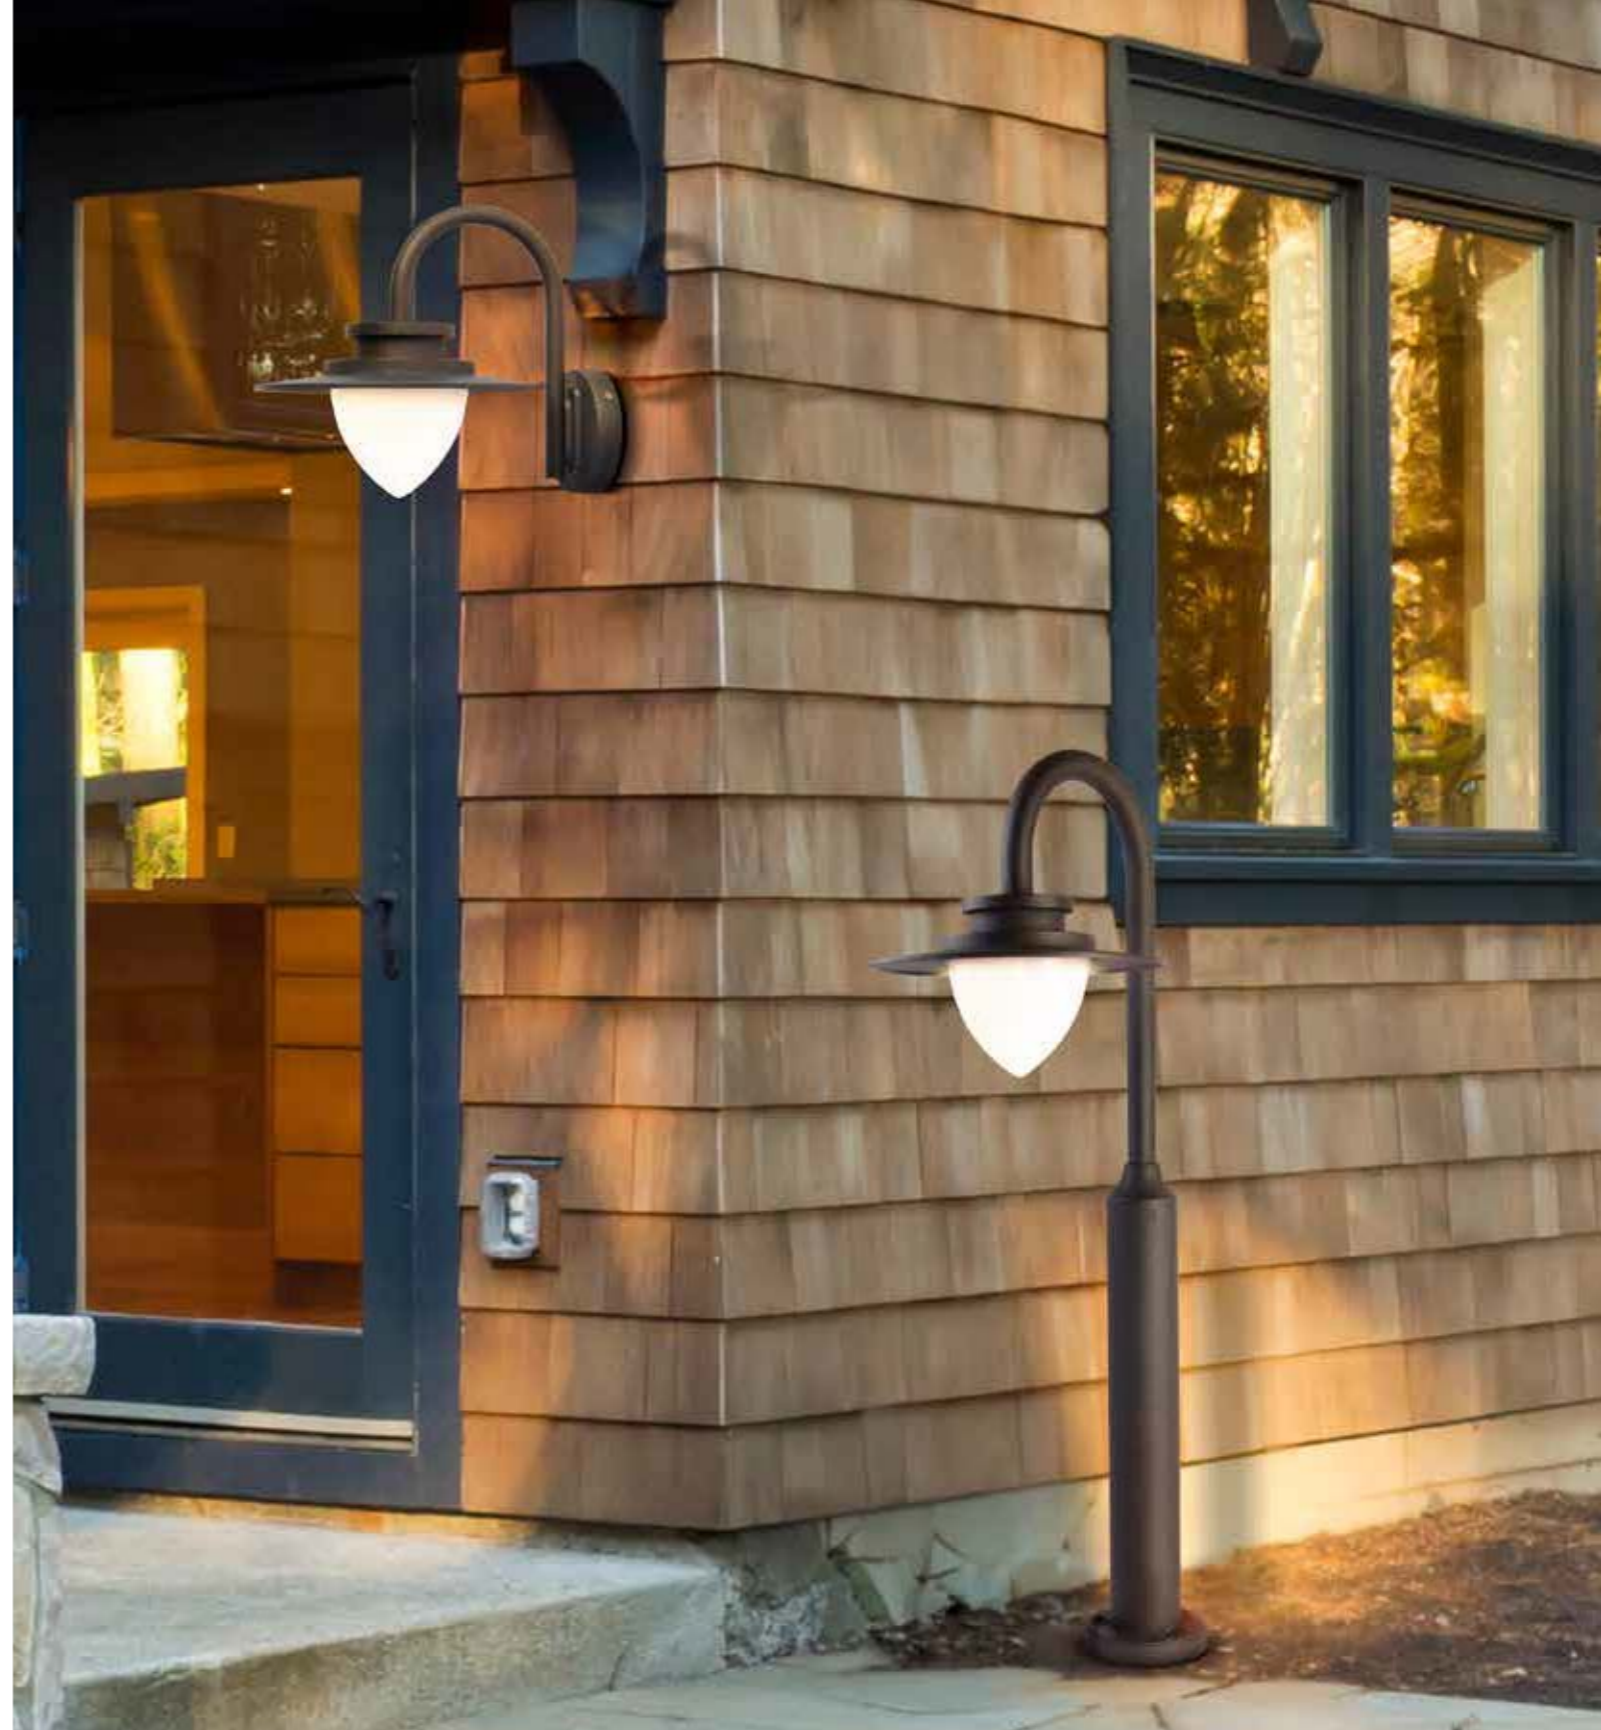

64981
TEXAS Outdoor Wall Light
Graphite Metal & Polycarbonate
Vandal Proof

H25 x W24cm

64982
TEXAS Outdoor Post
Graphite Metal & Polycarbonate
Vandal Proof

H80 x W24 x L34cm