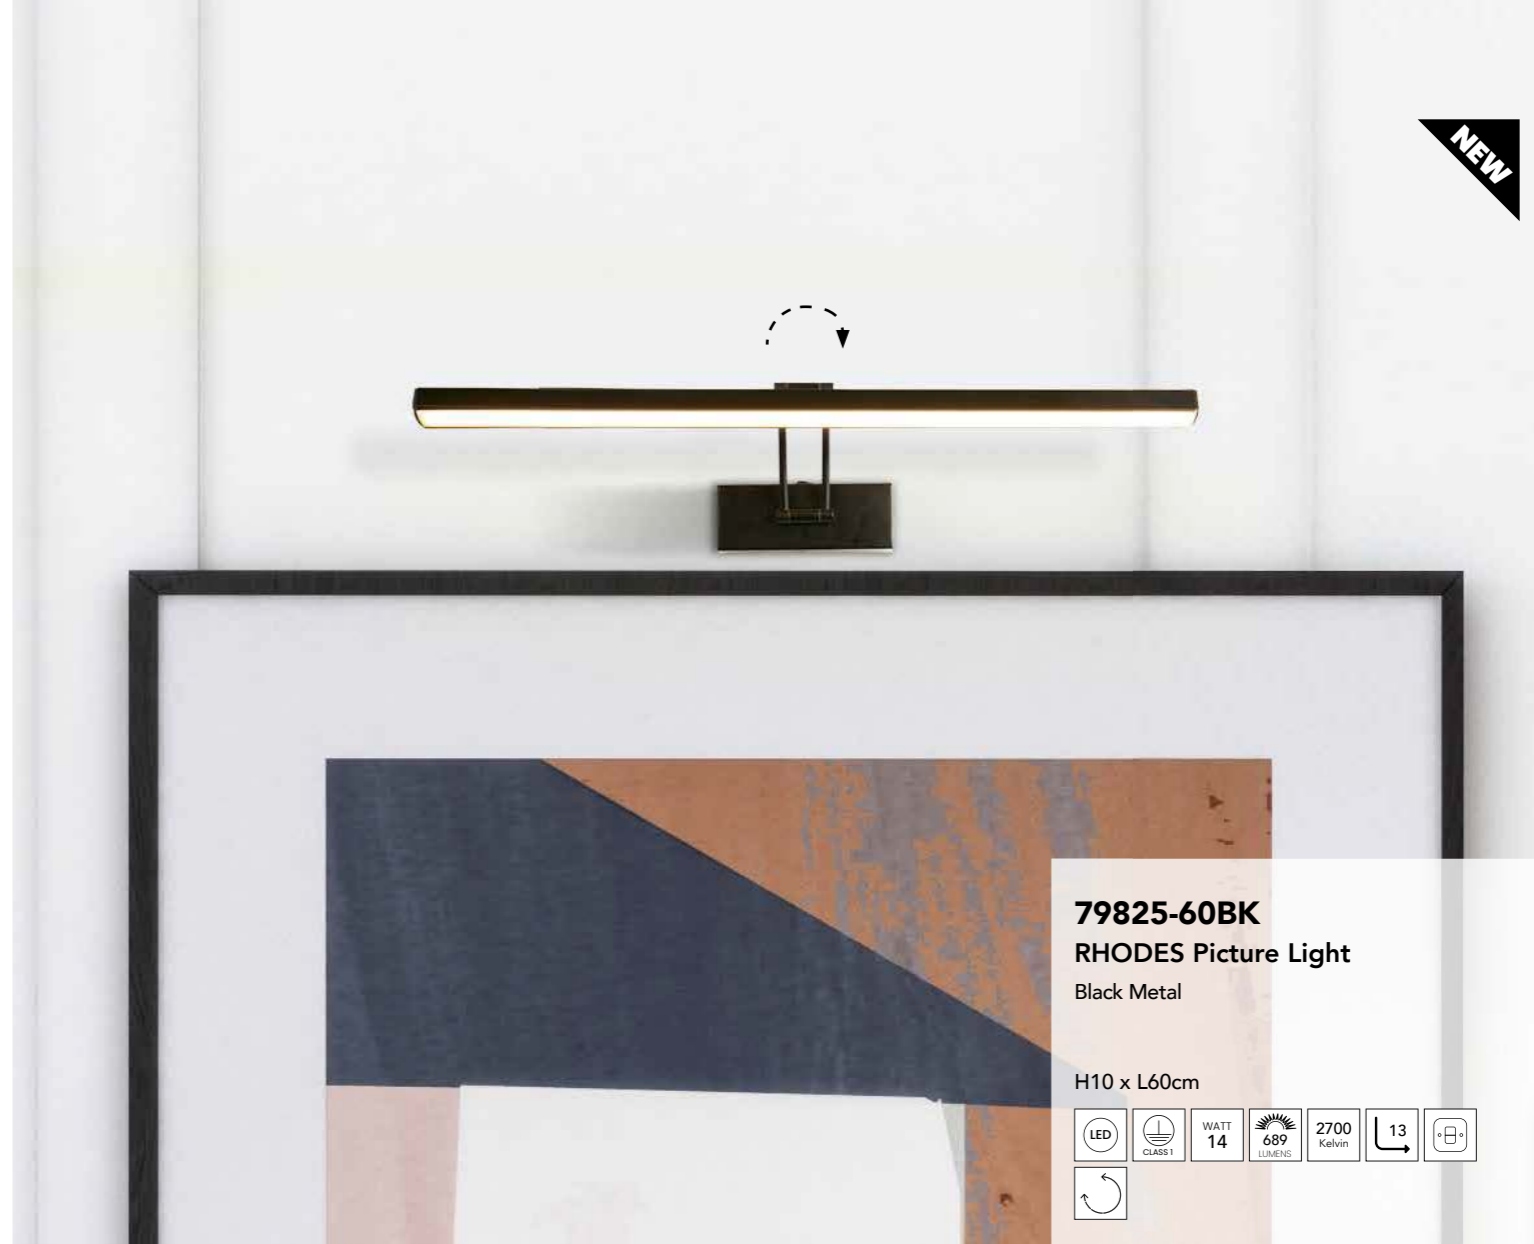

H5 x W28cm

3420CC
GLOW Wall Light
Chrome Metal & Sand White Acrylic

H15 x W21cm

1752CC
LEDGE Up/Down Wall Light
Chrome Metal

H7 x W20 x L20cm

NEW

NEW

NEW

H9 x L40cm

NEW

79825-60BK
RHODES Picture Light
Black Metal

H10 x L60cm

NEW

NEW

NEW

79822-50SS
SANTORINI Picture Light
Satin Silver & Polished Chrome Metal