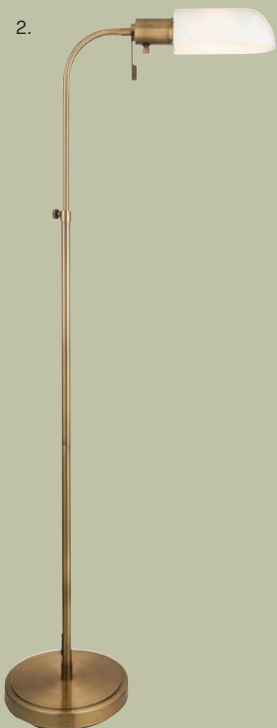

Pharmacy Reader Floor