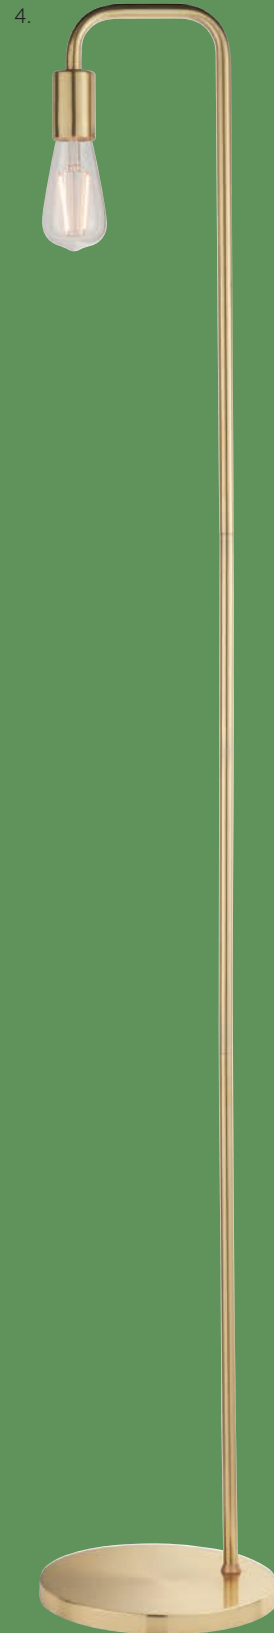

Rubens Floor