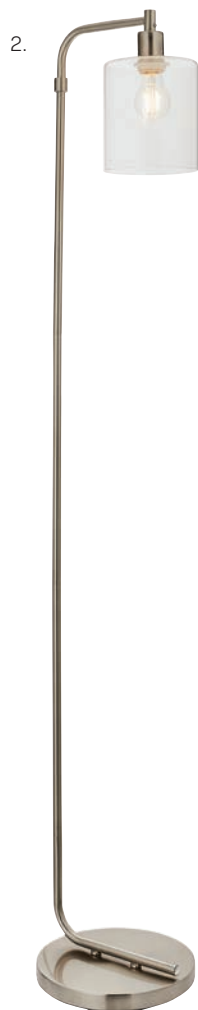

Toledo Floor