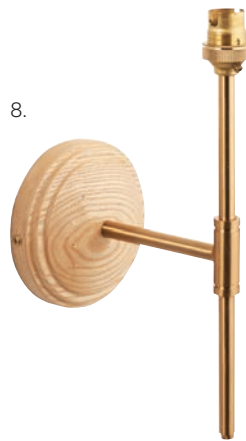

4. Step T Bar Wall Fitting

8. Wood T Bar Wall Fitting

1. **Step Wing Wall Fitting** 115071
Brushed aged brass plate
H: 143 W: 100 D: 162mm / B22
Suitable for 16cm shade

2. **Step Arc Wall Fitting** 115072
Brushed aged brass plate
H: 160 W: 100 D: 162mm / B22
Suitable for 16/20cm shade