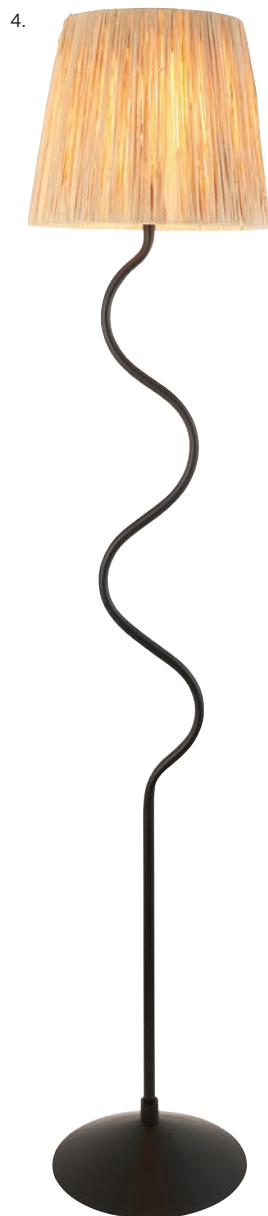

1. **Wriggle 3lt Floor** 114221 / Matt black & natural raffia / H: 1560 Dia: 423mm / 3 x E14
2. **Wriggle 3lt Pendant** 114212 / Matt black & natural raffia / H: 520-1000 Dia: 605mm / 3 x E14
3. **Wriggle Table** 100958 / Matt black & natural raffia / H: 457 Dia: 180mm / E14
4. **Wriggle Floor** 114223 / Matt black & natural raffia / H: 1500 Dia: 320mm / E27
5. **Wriggle Wall** 114226 / Matt black & natural raffia / Proj: 180 H: 400 W: 150mm / E14