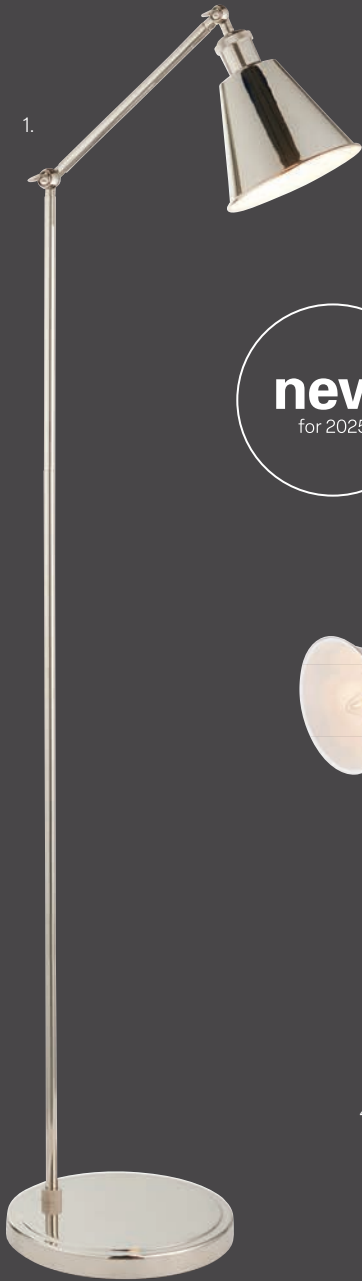

HAL

MACHINED FITTINGS

1.

Hal Task Floor

new
for 2025