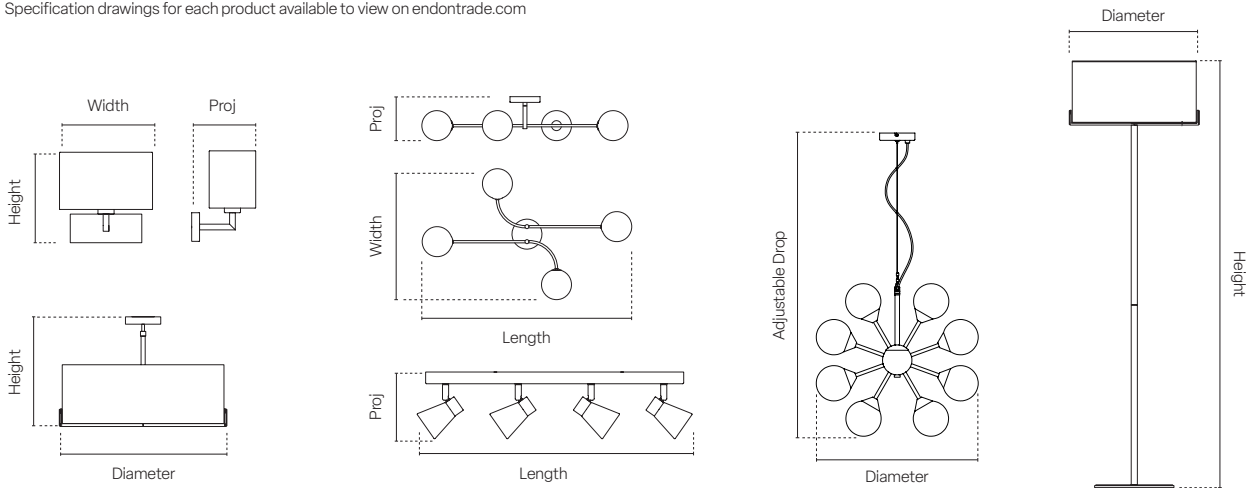

Dimensions

Specification drawings for each product available to view on endontrade.com

Icons

- | | | | | | | | |
|--|------------------|--|----------------------------------|--|------------------------|--|--------------------------|
| | Class 1 | | 3 stage touch dimmer | | Remote control | | USB socket |
| | Class 2 | | Inline foot switch | | RGB remote control | | Integrated shaver socket |
| | Class 3 | | Inline switch | | Rotary dimmer switch | | De-mist pad |
| | 2 year warranty | | IR switch | | Toggle switch | | Dimmable |
| | 5 year warranty | | Lampholder switch | | Touch on/off switch | | Dimmer included |
| | IP rating | | Pull cord | | Photocell | | Easy dim |
| | LED | | Push button memory dimmer switch | | Photocell & PIR sensor | | Not suitable for dimming |
| | RGB LED | | Push switch | | PIR sensor | | Replace broken glass |
| | Battery included | | Rocker switch | | Solar | | |