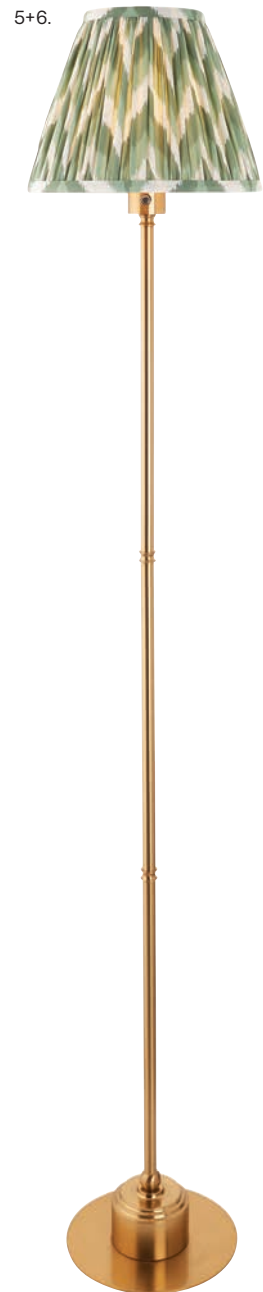

Burley Rechargeable Table

5+6.

Burley Rechargeable Floor

Integrated LED lamp

Timeless
TRADITIONS
By ENDON LIGHTING

1. **Burley Rechargeable Wall Fitting** 110459 / Brushed aged brass plate
Proj: 166 W: 110 H: 194mm / 1.5W Int. LED 100 lumens warm white / Suitable for 16cm shade
2. **ikat 16cm Tapered Shade** 113223 / Neutral print fabric / Dia: 160mm
3. **Burley Rechargeable Table Base** 110458 / Brushed aged brass plate
H: 353 Dia: 110mm / 1.5W Int. LED 100 lumens warm white / Suitable for 16cm shade
4. **ikat 16cm Tapered Shade** 111337 / Coral pink fabric / Dia: 160mm
5. **Burley Rechargeable Floor Base** 110460 / Brushed aged brass plate
H: 1300 Dia: 200mm / 1.5W Int. LED 100 lumens warm white / Suitable for 25/30cm shade
6. **Zigzag 25cm Tapered Shade** 113066 / Cotswold green fabric / Dia: 250mm