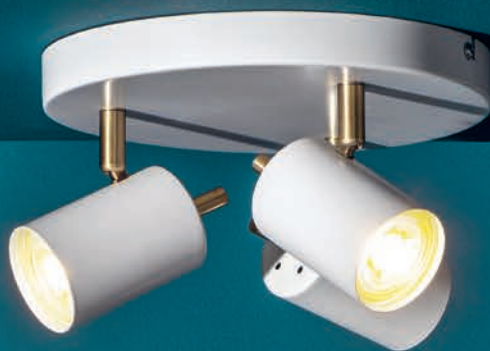

GULL

1. **Gull 3It Round** 59932
Matt white & brushed brass plate
Proj: 155 Dia: 220mm / 3 x GU10

2. **Gull 4It Bar** 59933
Matt white & brushed brass plate
Proj: 180 L: 660 W: 80mm / 4 x GU10

3. **Gull Single Plate** 59931
Matt white & brushed brass plate
Proj: 140 Dia: 80mm / GU10

1.