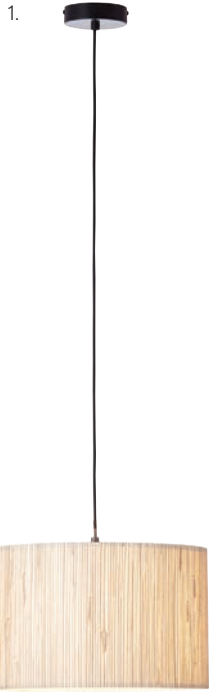

Longshore

WOVEN SEAGRASS

Longshore Pendant