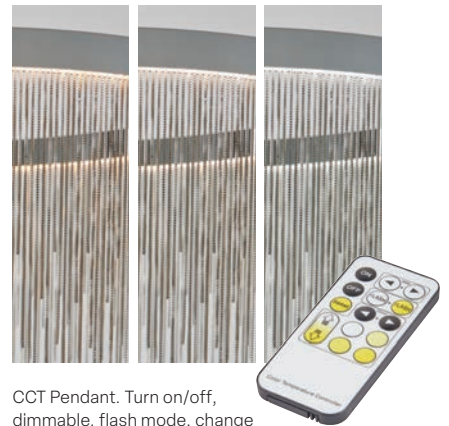

ZELMA

1.

2.

Zelma Pendant

Zelma Pendant

Zelma CCT Pendant

Zelma Table

Zelma Table

CCT Pendant. Turn on/off, dimmable, flash mode, change colour between warm white, cool white & daylight white.

1. **Zelma Pendant** 92178
Brushed copper plate & copper effect chain
H: 500-1700 Dia: 450mm
20W Int. LED 480 lumens warm white