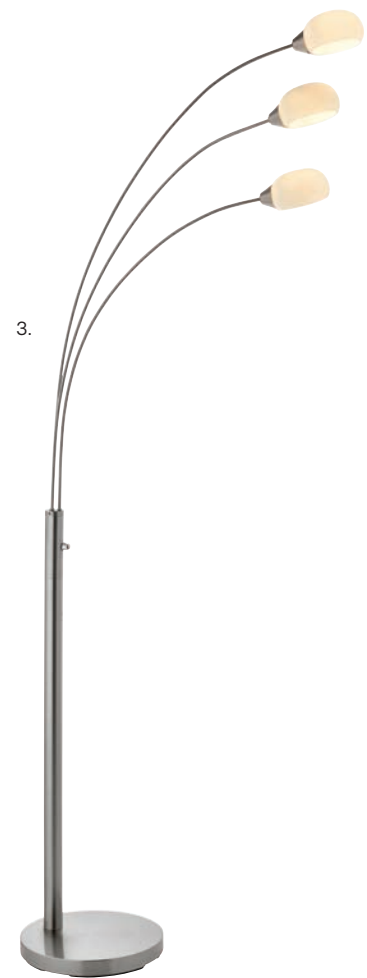

3.

Jaspa 3lt Floor