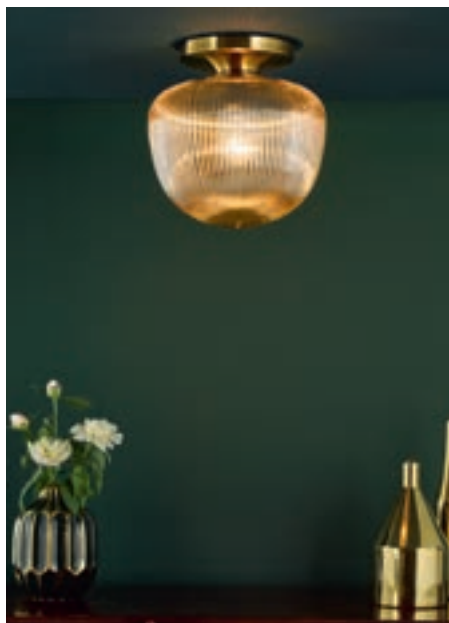

ABR5206 Abrielle Flush p292