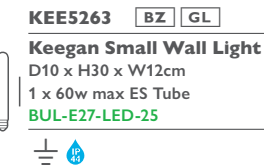

**KEE5063** BZ GL

**Keegan Large Wall Light**

D10 x H45 x W12cm

1 x 60w max ES Tube

**BUL-E27-LED-21**

**KEE5263** BZ GL

**Keegan Small Wall Light**

D10 x H30 x W12cm