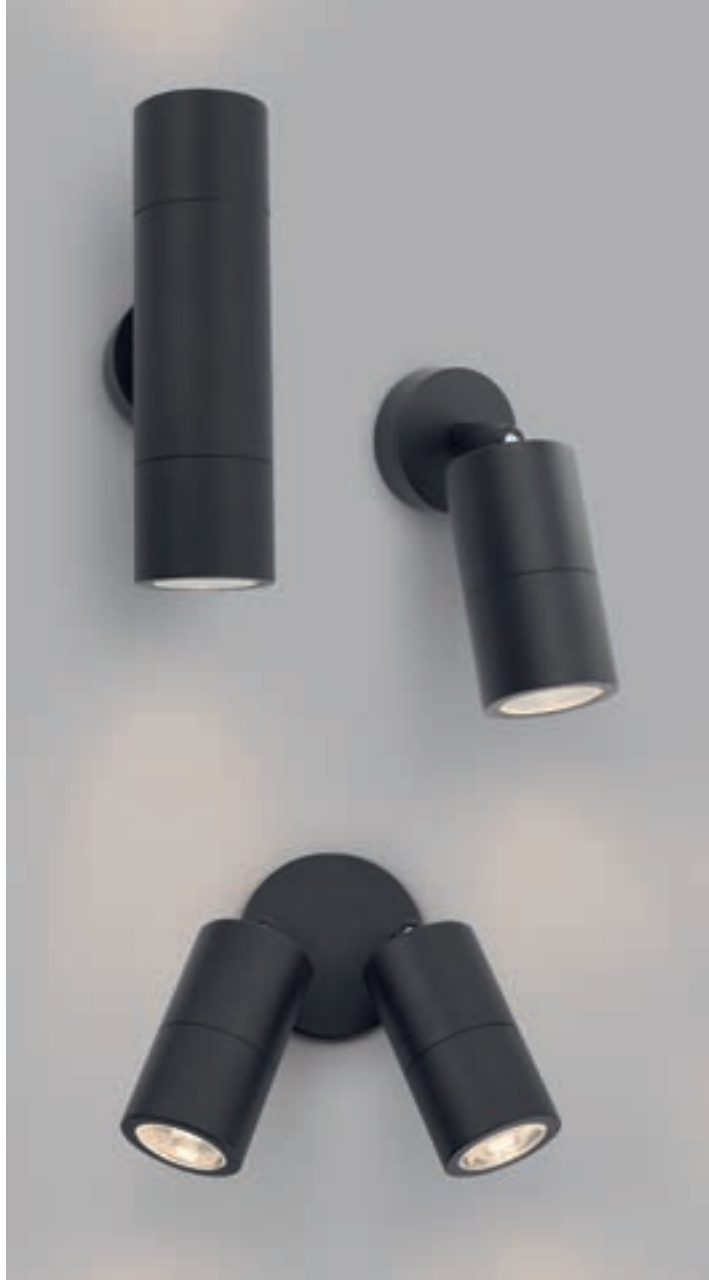

ORT3222 BK GL

Ortega 2lt Wall Light

D9 x H21 x W7cm

2 x 35w max GU10 Reflector

BUL-GU10-LED-8

LED

ORT0722 BK GL

Ortega Wall Light

D18 x H16 x W7cm

1 x 35w max GU10 Reflector

BUL-GU10-LED-8

LED

ORT0922 BK GL

Ortega 2lt Wall Light

D18 x H18 x W30cm

2 x 35w max GU10 Reflector

BUL-GU10-LED-8

LED

1. **Ortega** • cylindrical wall lights in a matt black powder-coated finish, featuring either up and down light or adjustable heads
2. supplied complete with replaceable highly efficient LED lamps
   - our outdoor lighting is supplied with a 3 year guarantee (some restrictions apply to salty or acidic atmospheric conditions) • extended guarantee available on registration