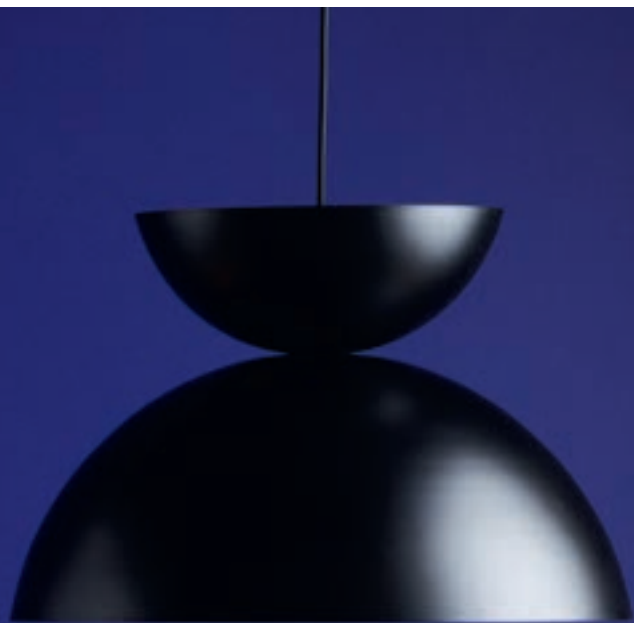

H min32 - max130 x Ø40cm

1 x 40w max ES GLS

**BUL-E27-LED-16**

 **H|A**

Riya • symmetry and scale make for a beautiful oversized pendant  
• with matching inner

**GAU8602** WH  
**GAU8622** BK

**Gaicho Large Pendant**