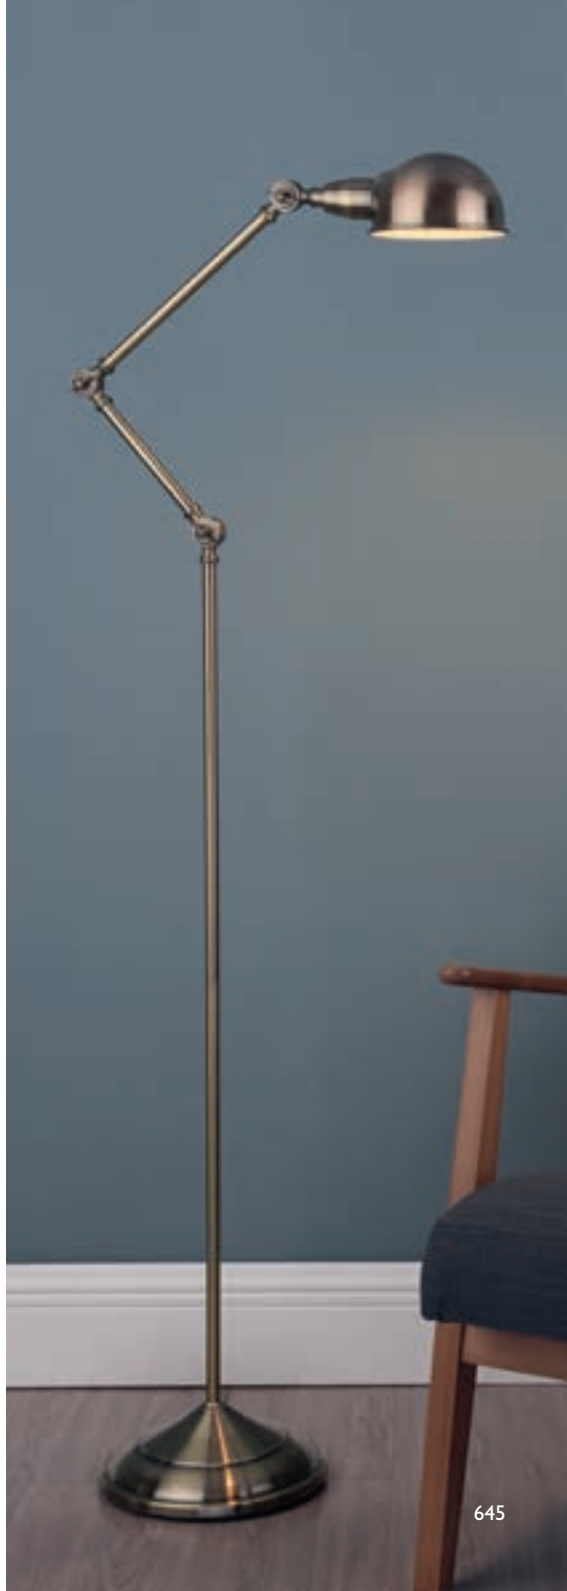

Ranger Task Lamp

D30 x H40 x W15cm

1 x 40w max SES GB

BUL-E14-LED-3

Ranger • adjustable task lamps in antique brass finish