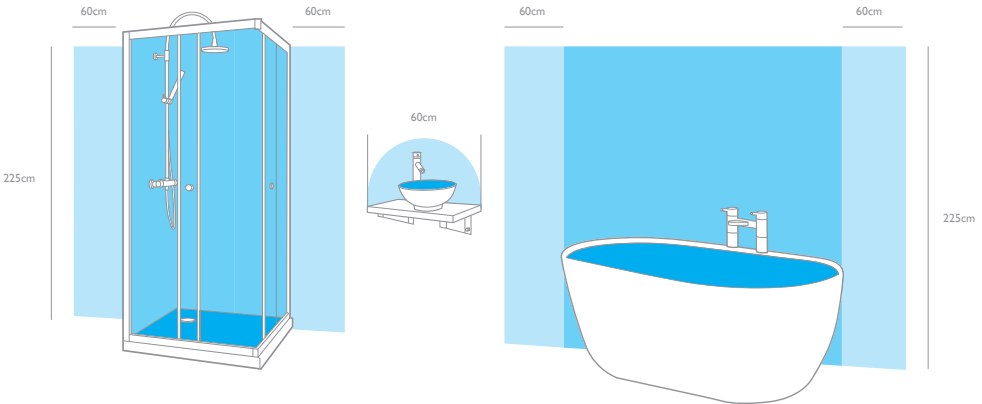

Firstly it is important to understand the rating by which bathroom and some outdoor lights are classified.

IP rating stands for “Ingress Protection” and is always followed by two characters. These two numbers refer to the level of protection, and it is important that you choose fittings with the correct rating according to where they are to be sited within the bathroom.

The diagram below shows a bathroom split into three clear zones: 0, 1 & 2.

Zone 0 is inside the bath or shower itself. Any fitting used in this zone must be low voltage (max 12V) and be rated at least IP67 which is immersion proof.

Zone 1 is the area above the bath to a height of 2.25m from the floor. In this zone a minimum rating of IP44 is required.

Zone 2 is an area stretching 0.6m outside the perimeter of the bath and to a height of 2.25m* from the floor. In this zone an IP rating of at least IP44 is required.

The lighting circuit within a bathroom should be protected with a 30ma residual current device (RCD).

In addition, it is good practice to consider the area around a wash basin, within a 60cm radius of any tap, to be considered as Zone 2.

* In accordance with advice from the Lighting Industry Association the location above Zone 1 (over the bath or shower) up to a ceiling height of 3m continues to be classified as Zone 2.

0
ZONE

Within the bath or shower tray. All lights fitted within this area must be IP68 rated and low voltage.

1
ZONE

Above the bath or shower to a height of 2.25m. All lights fitted within this area must be a minimum of IP44 rated. IP44 is suitable where there is no shower head above the bath. IP65 is required if there is a shower head or demountable shower hand fitting in use.

2
ZONE

0.6m outside of zone 1 and a 60cm radius above washstands. All lights fitted within this area should be a minimum of IP44 unless there is a danger of direct jet spray, in which case an IP65 rating is required.