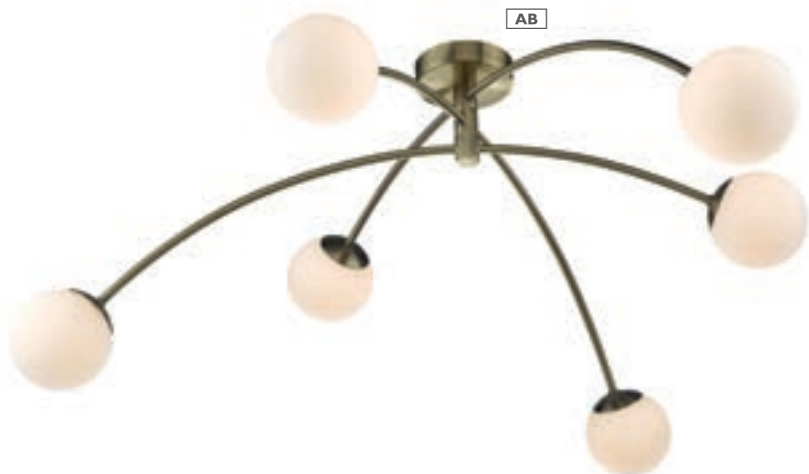

Puglia • polished chrome or antique brass fitting with opal glass shades