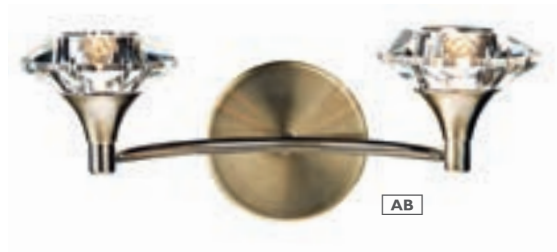

Luther • crystal glass shades in a spiral design

- black chrome, polished chrome, satin chrome or antique brass finish