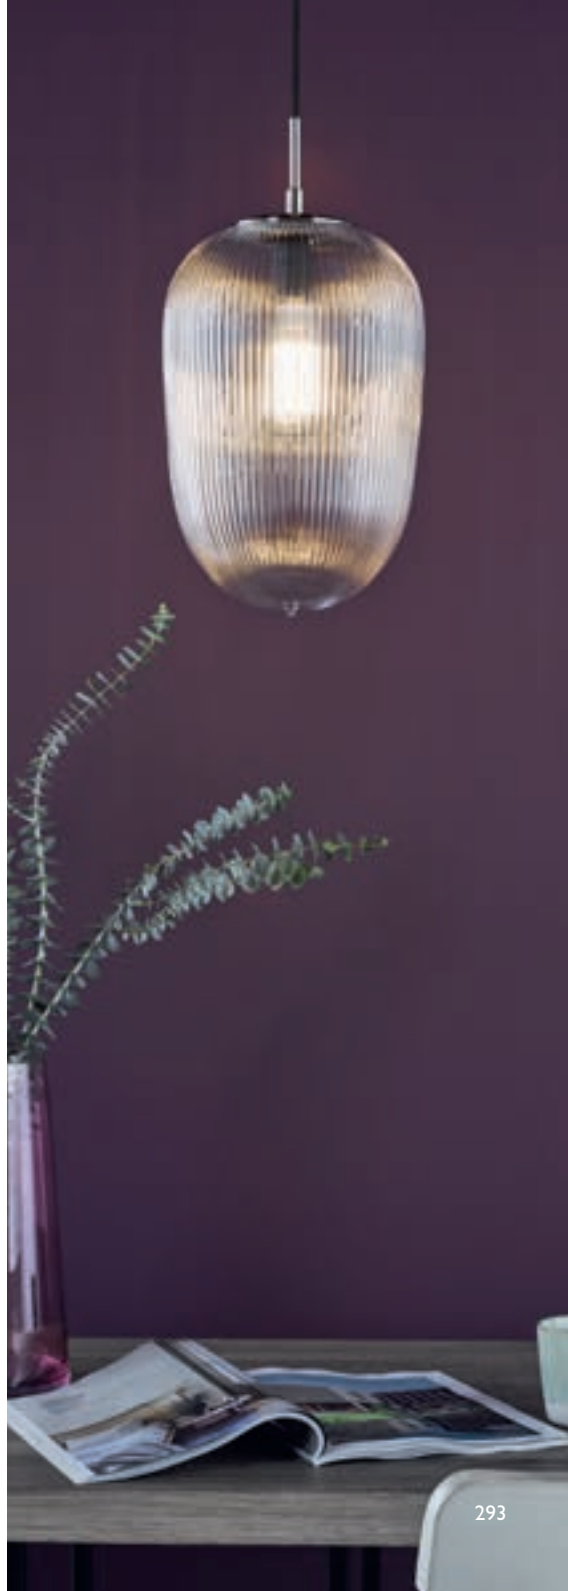

**BUL-E27-RUS-W1**

**ABR5208** NK GL

**Abrielle Flush**

H28 x Ø25cm

1 x 40w max ES GLS

**BUL-E27-RUS-W1**

- Abrielle** • beautiful acorn shaped clear ribbed glass  
• with satin nickel metalwork

**MAJ0145** BR GD