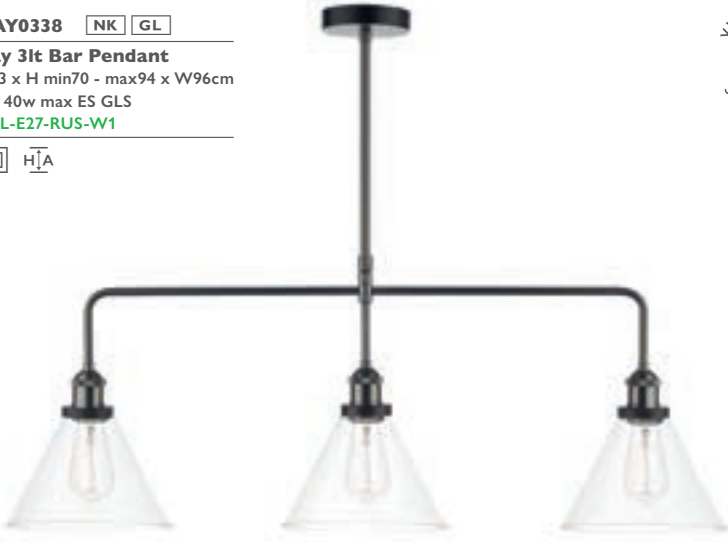

RAY0338 NK GL

Ray 3lt Bar Pendant

D23 x H min70 - max94 x W96cm

3 x 40w max ES GLS

BUL-E27-RUS-W1

RAY0738 NK GL

Ray Wall Light

D30 x H30 x W23cm

1 x 40w max ES GLS

BUL-E27-RUS-W1

RAY0138 NK GL