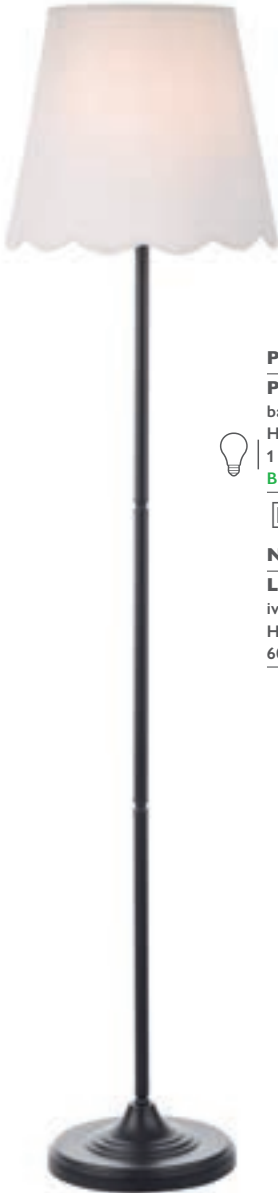

CREATE YOUR OWN STYLE
with our selection of shades on p647

PAD4922 BK

Padme Floor Lamp

base only

H132 x Ø25cm

1 x 60w max ES GLS

[BUL-E27-LED-17](#)

NER162

Linen Shade

ivory linen tapered drum

H30 x Ø40cm

60w max ES Inc B22 Reducer