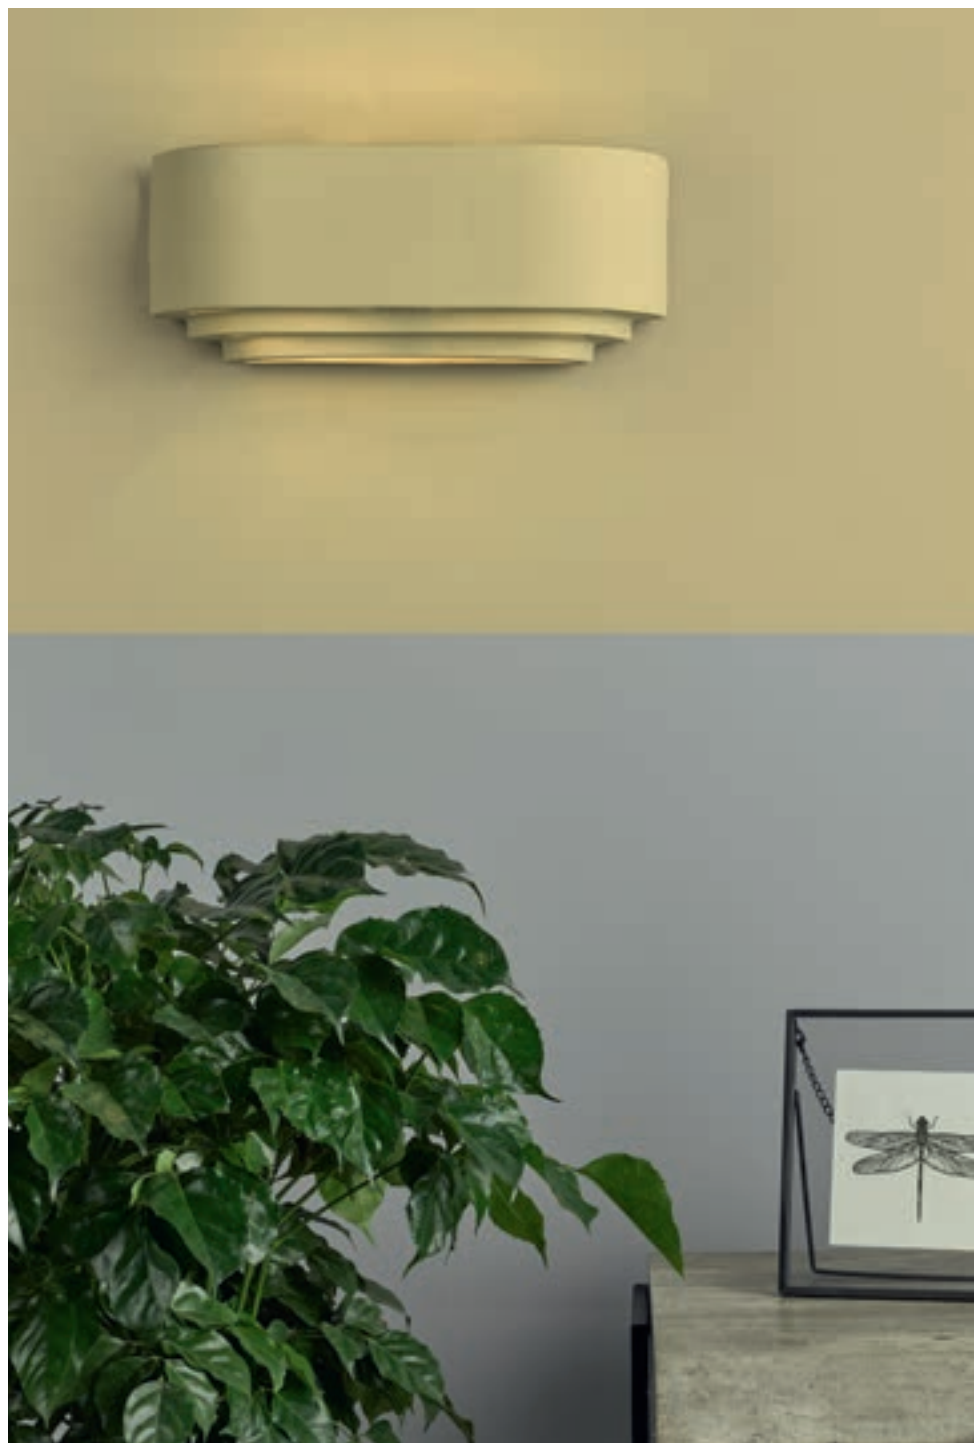

**Ronda** • these elegant, slimline wall lights hardly protrude from the wall, so are great for narrow rooms and hallways

- in ivory or light grey faux slubbed silk with acrylic diffusers to both top and bottom
- the adjustable, bright LED reading light is independently switched