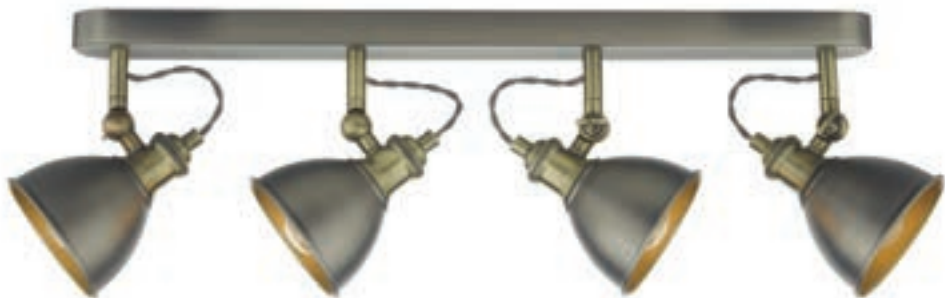

GOV8461 AC AB

Governor 4lt Bar Spotlight

D11 x H20 x W65cm

4 x 40w max SES GB

[BUL-E14-LED-15](#)