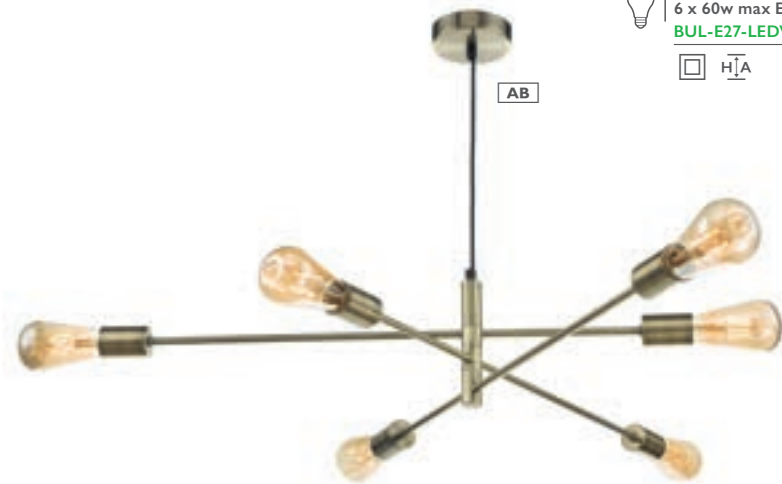

6 x 20w max G9

**BUL-G9-LED-3**

Puglia • polished chrome or antique brass fitting with opal glass shades

**ALA0635** GD

**ALA0675** AB

**Alana 6lt Pendant**

H min25 - max110 x Ø96cm

6 x 60w max ES GLS

**BUL-E27-LEDV-1**

- Alana** • oversize height adjustable pendants supplied with 100cm of braided cable and suitable for low ceilings
- available in matt black, antique brass, satin chrome or gold finish
  - lamps available to order separately, see pages 659–667

6 x 60w max ES GLS

**BUL-E27-G95-W1**

**Alana** • oversize height adjustable pendants supplied with 100cm of braided cable and suitable for low ceilings

- available in matt black, antique brass, satin chrome or gold finish
- lamps available to order separately, see pages 659–667