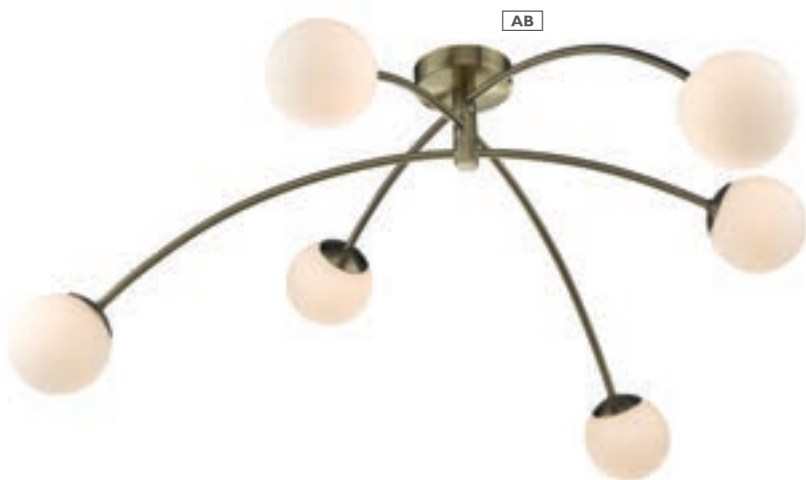

PUG6450 PC OG

PUG6475 AB OG

Puglia 6lt Semi Flush

H38 x Ø90cm

6 x 20w max G9

BUL-G9-LED-3

Puglia • polished chrome or antique brass fitting with opal glass shades